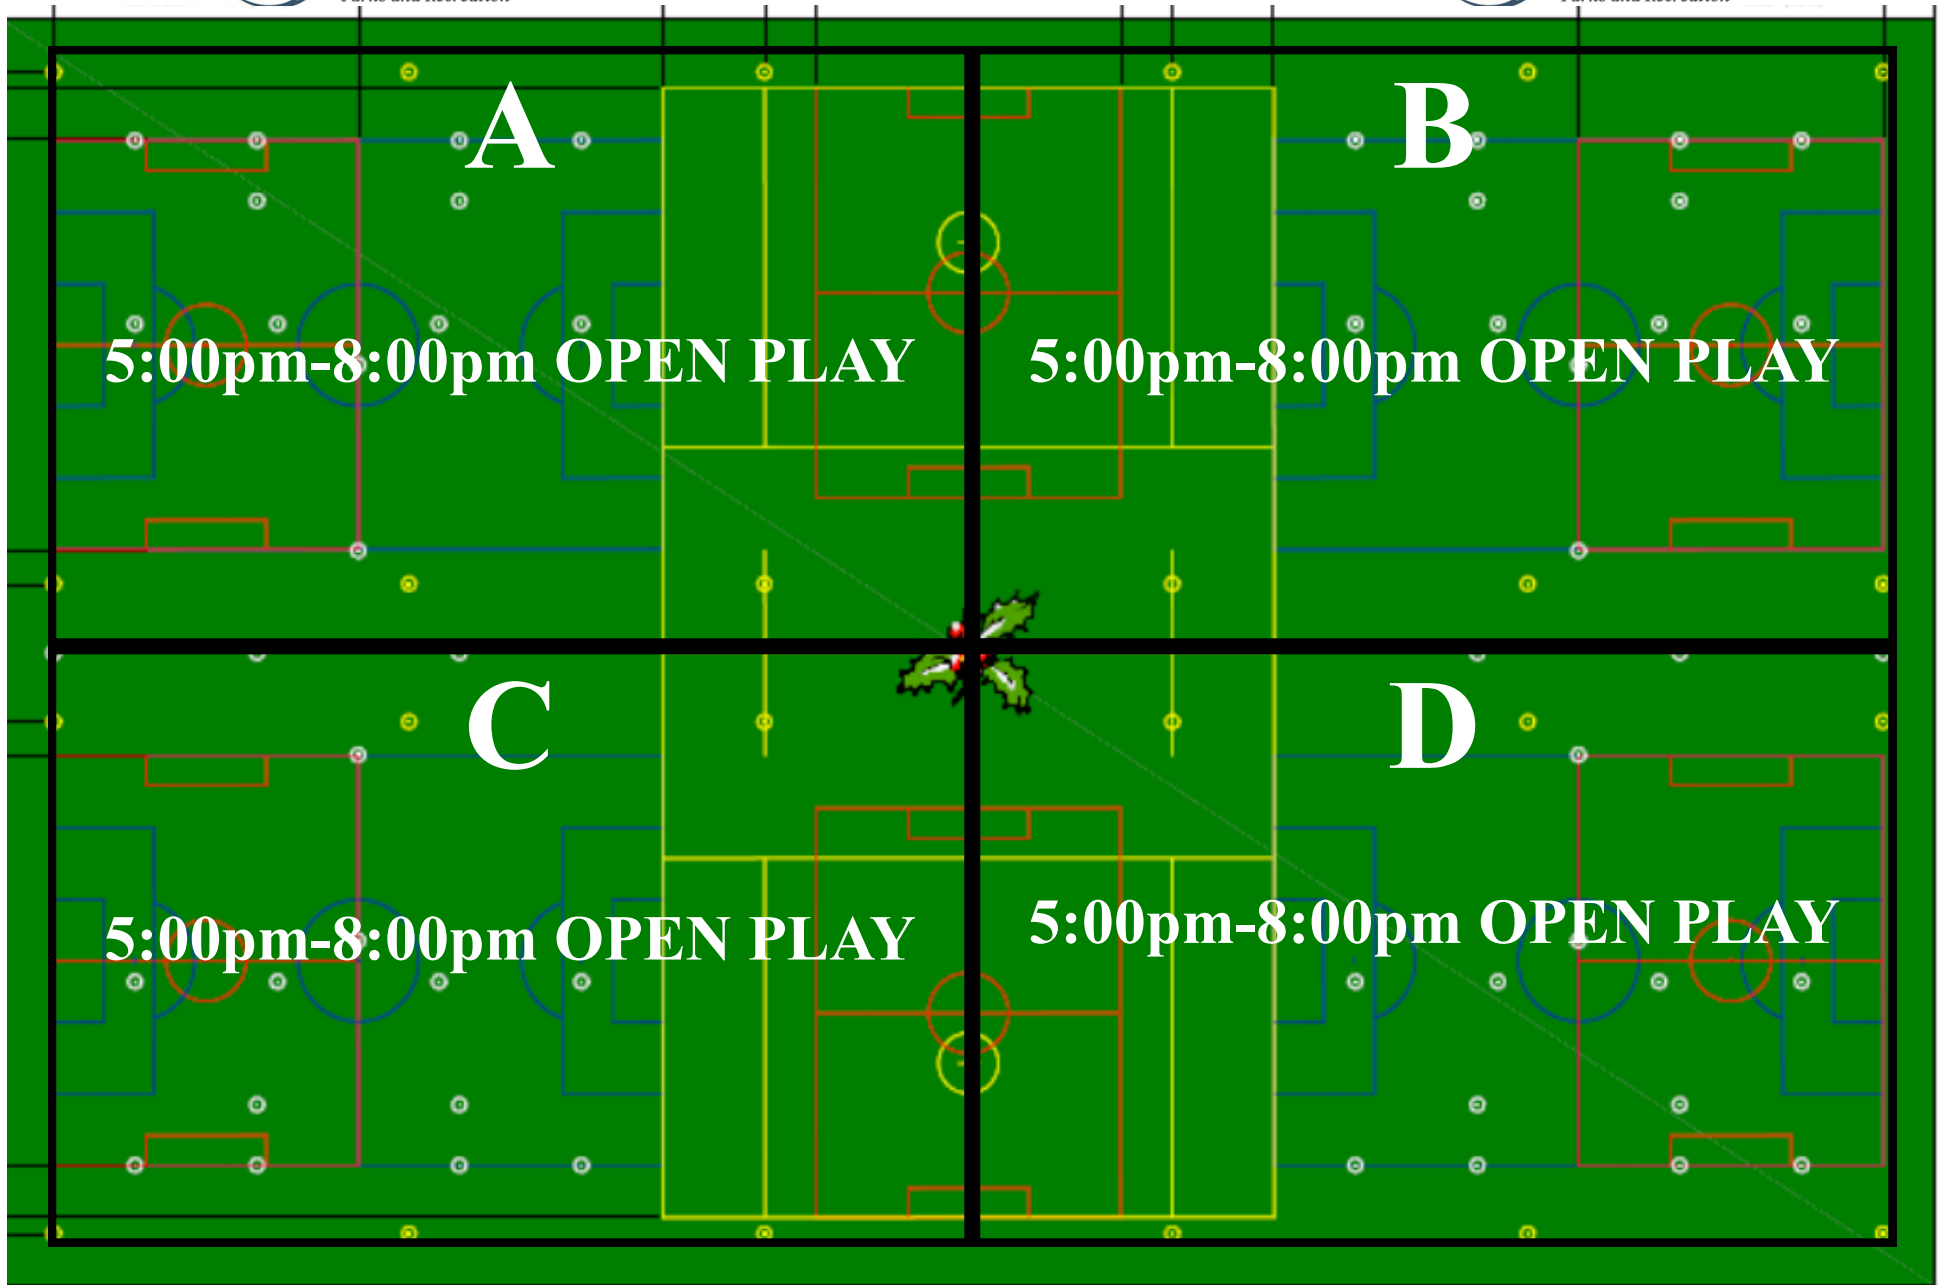

Ting Park Open Play Schedule

Sunday, May 09, 2021

* Schedules are subject to change