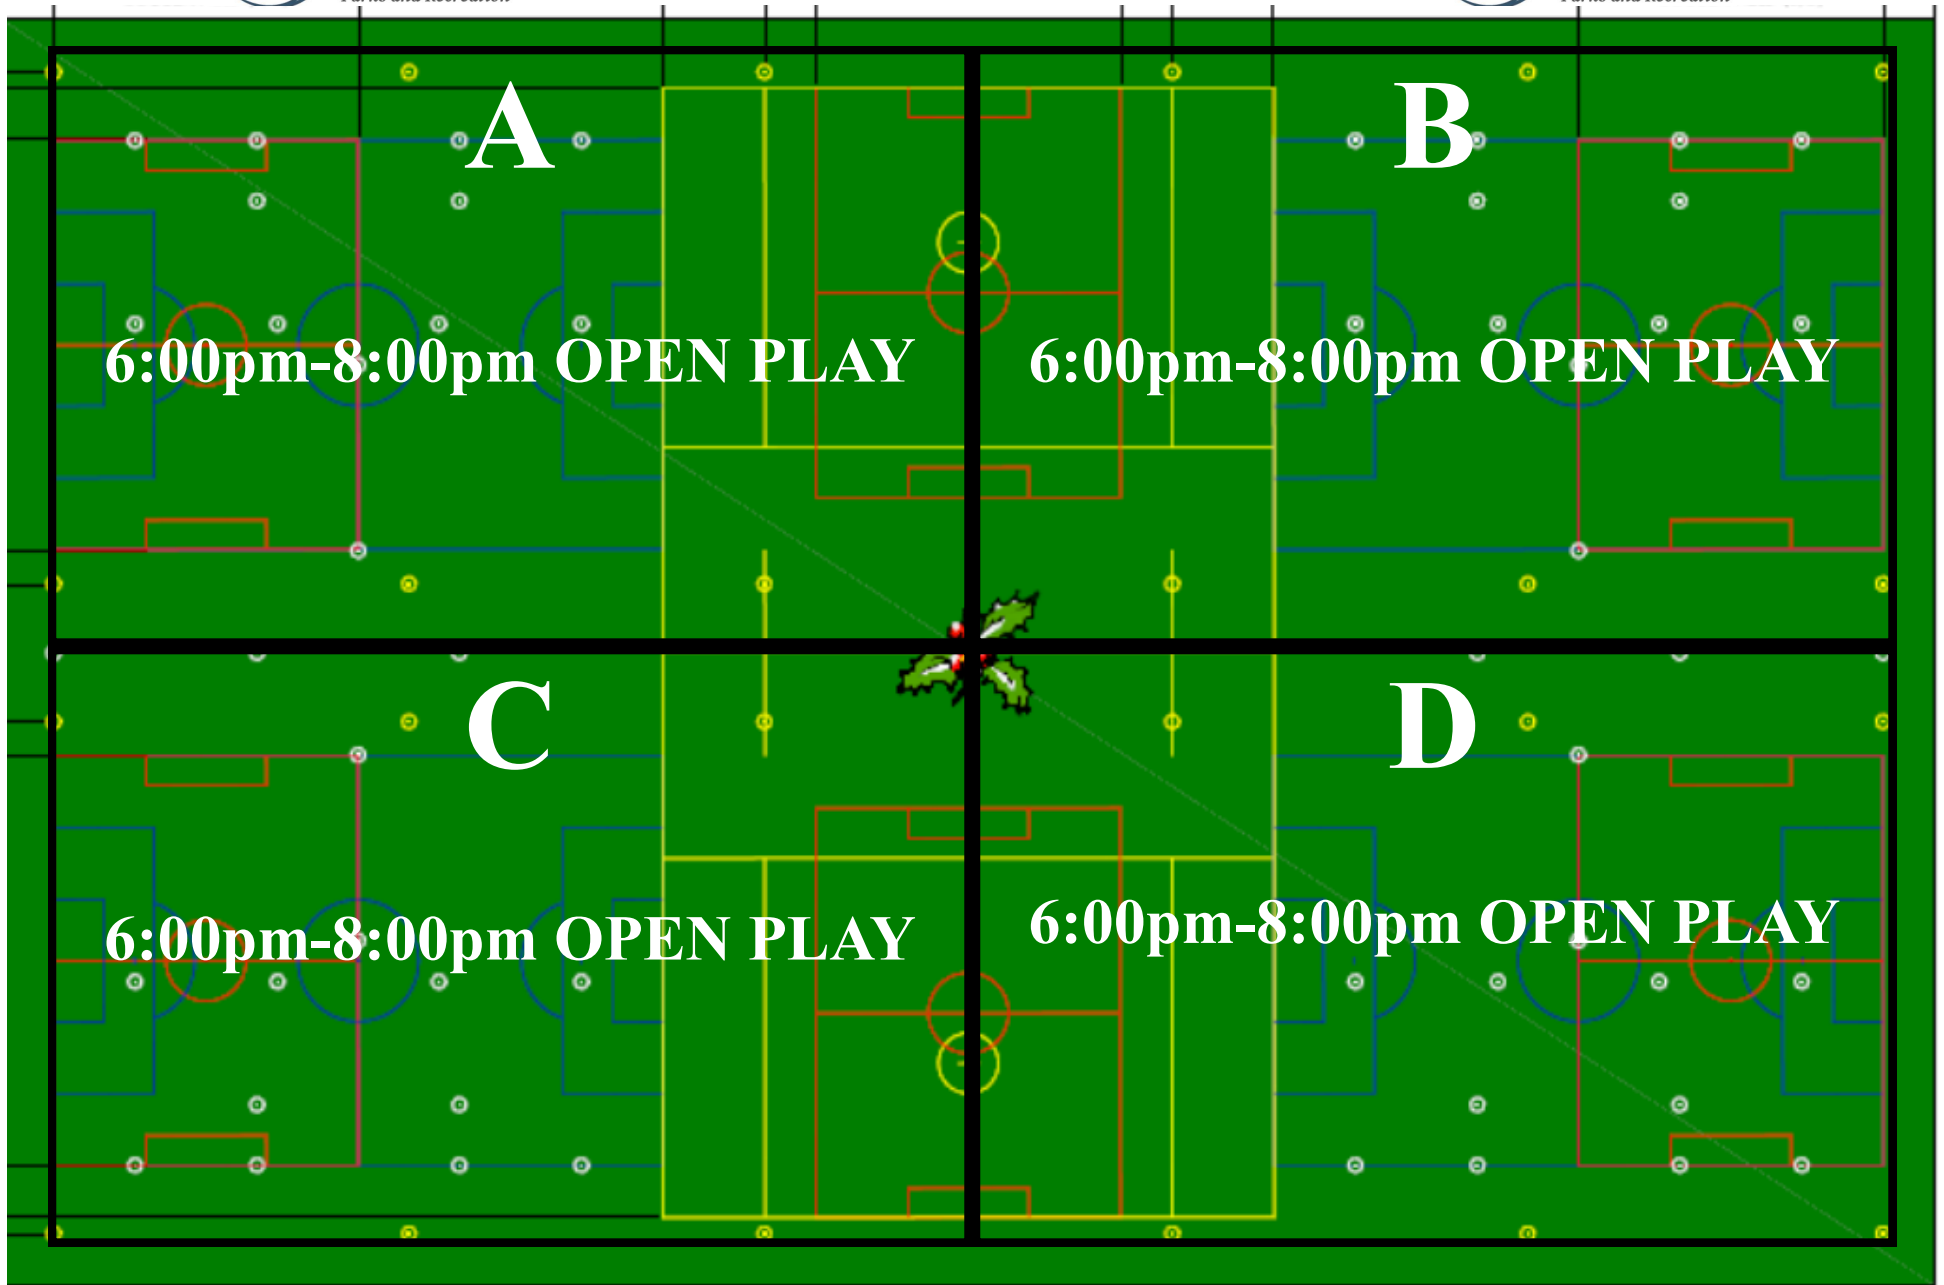

Ting Park Open Play Schedule

Sunday, March 26, 2023

* Schedules are subject to change