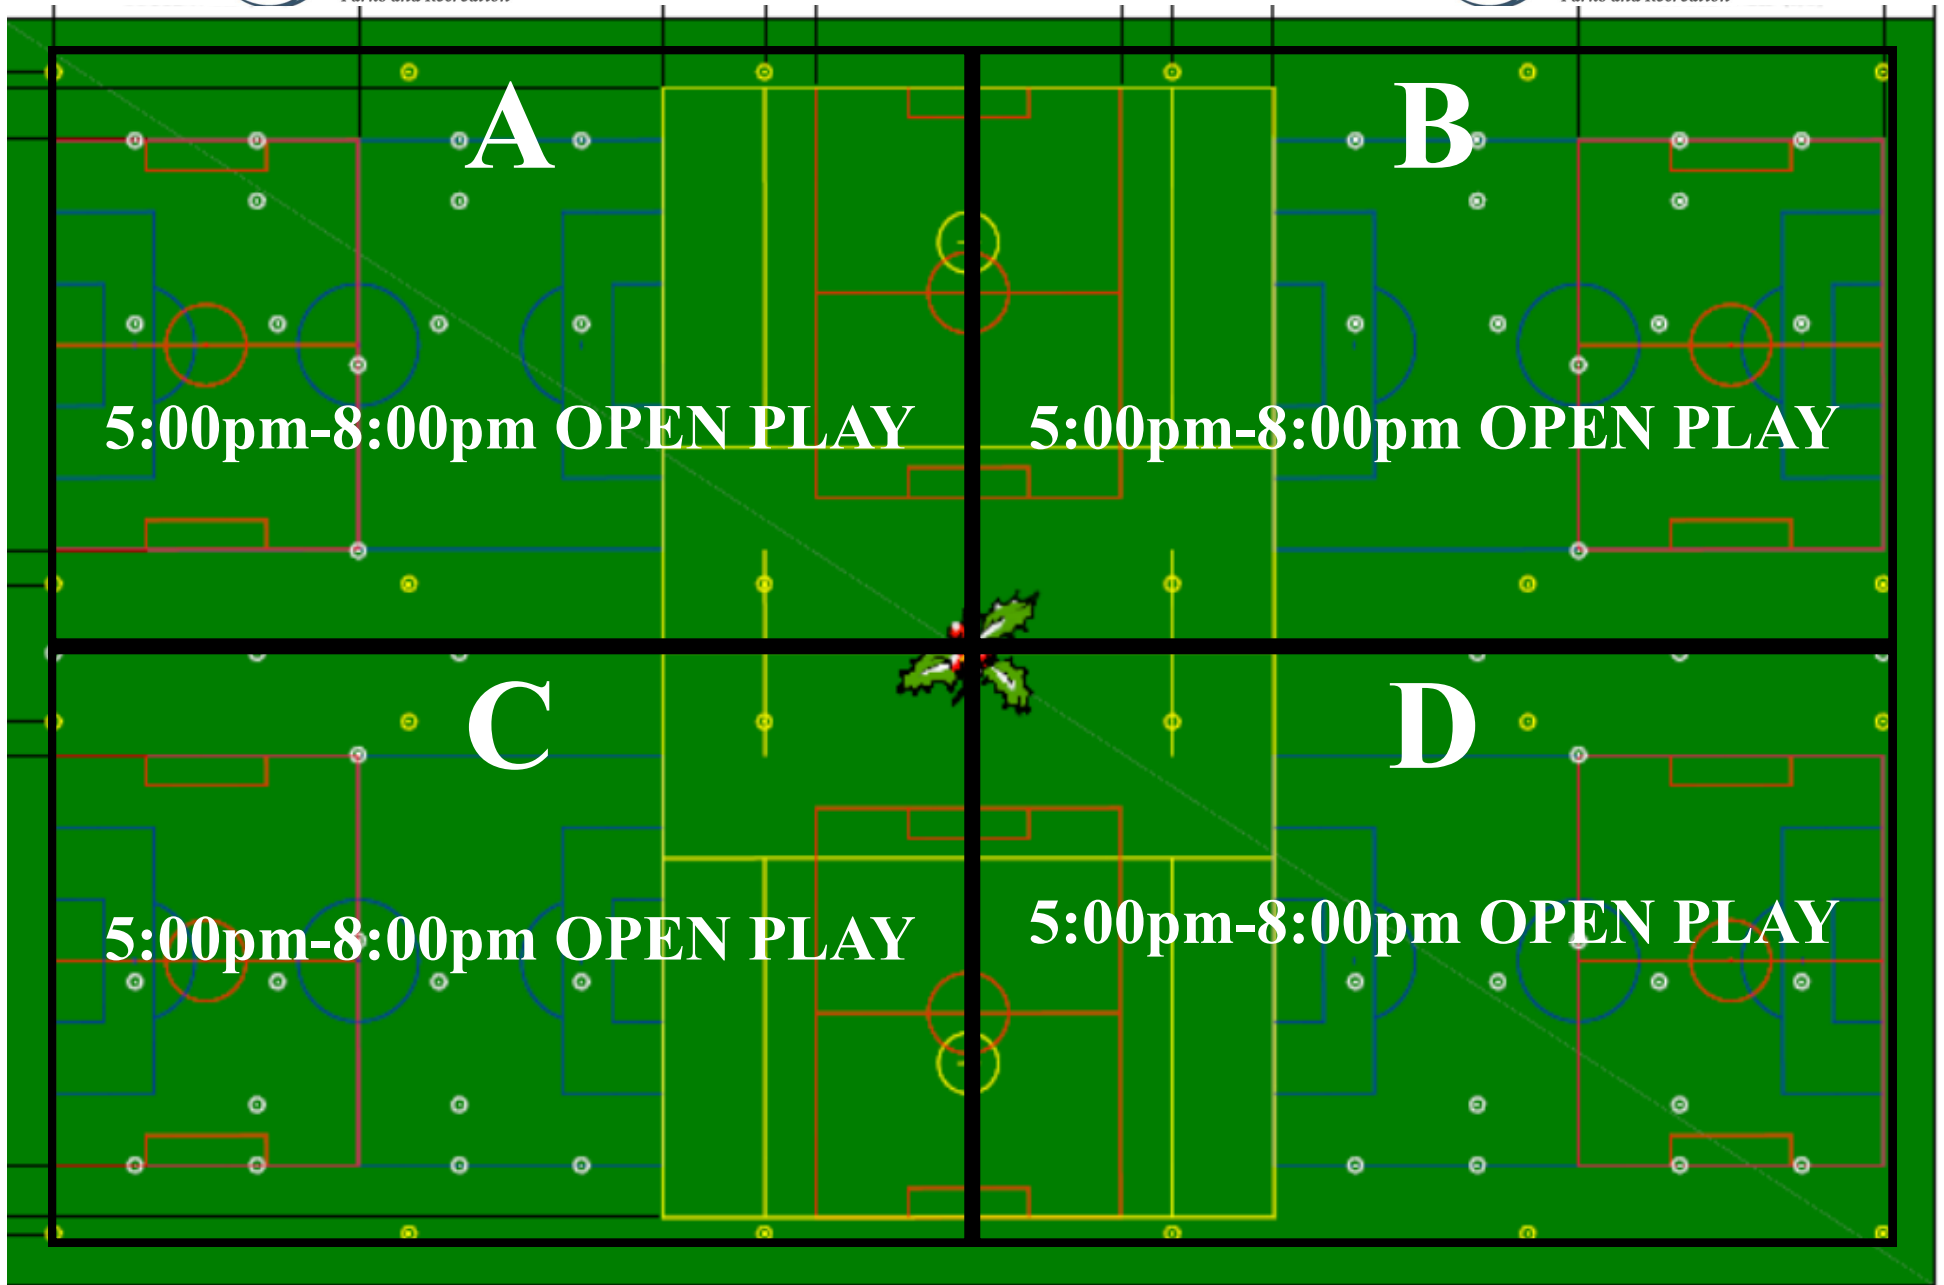

Ting Park Open Play Schedule

Saturday, May 8, 2021

* Schedules are subject to change