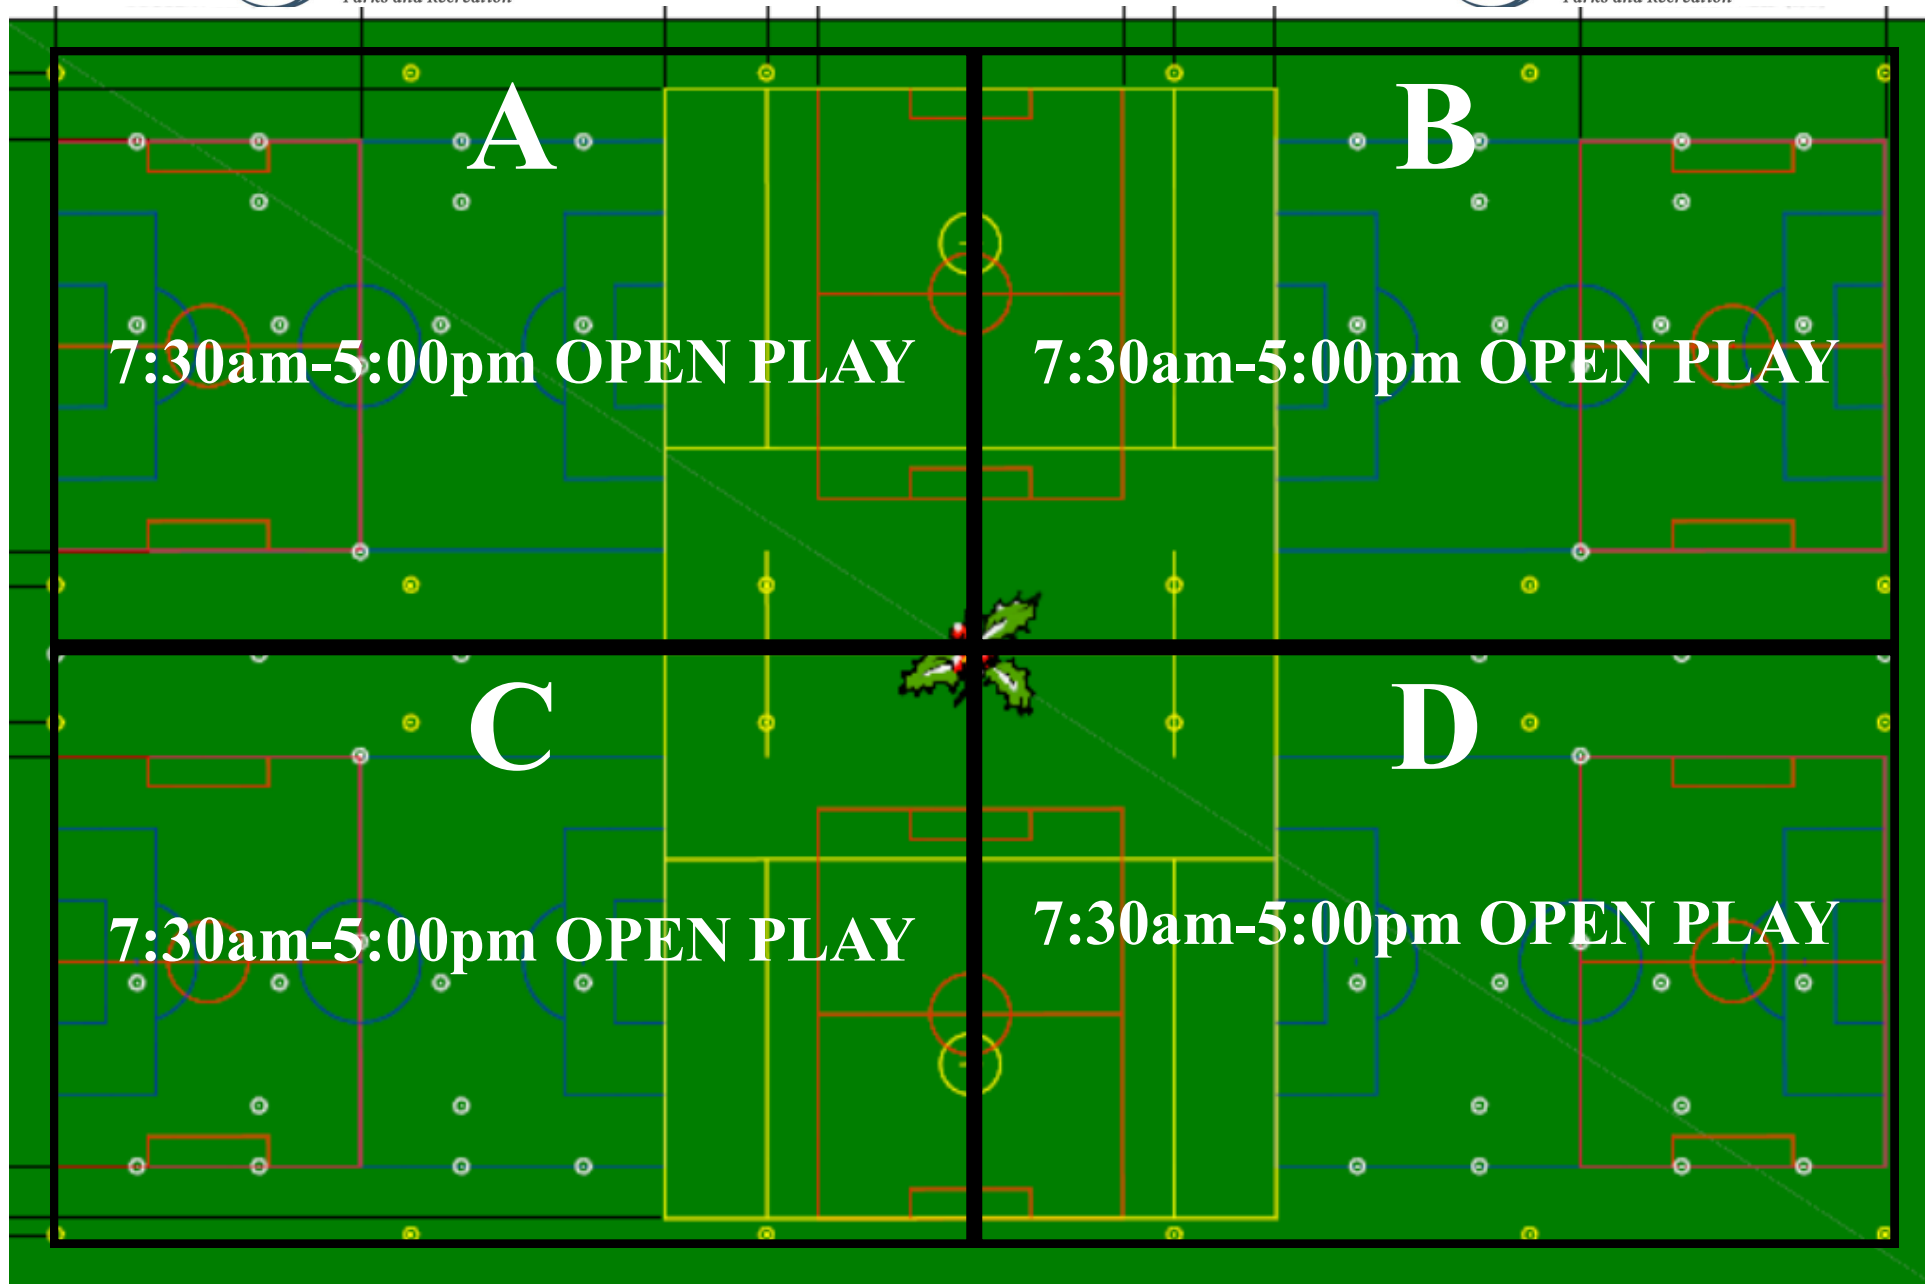

Ting Park Open Play Schedule

Friday, May 7, 2021

* Schedules are subject to change