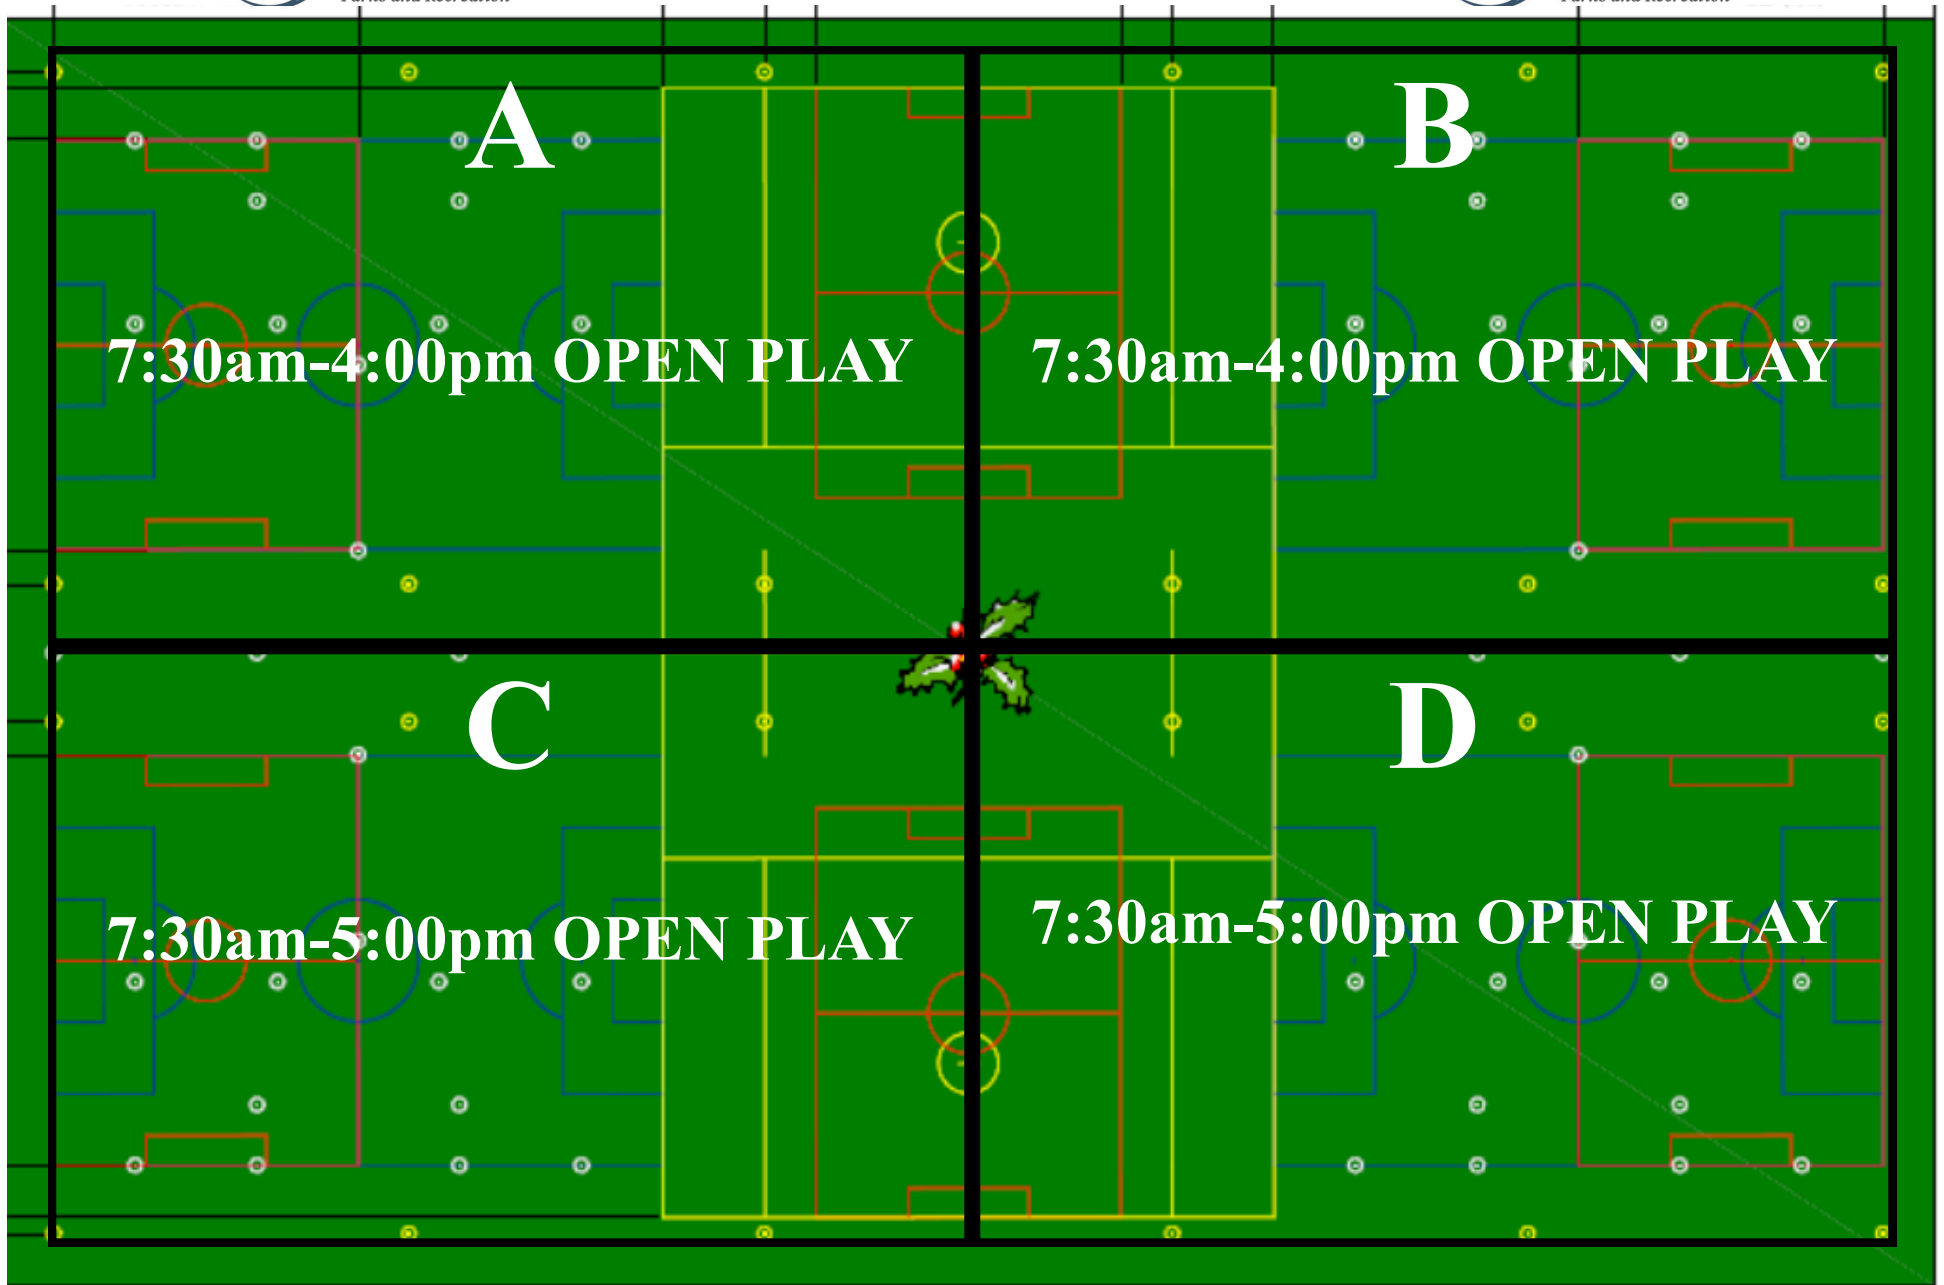

Ting Park Open Play Schedule

Wednesday, May 12, 2021

* Schedules are subject to change