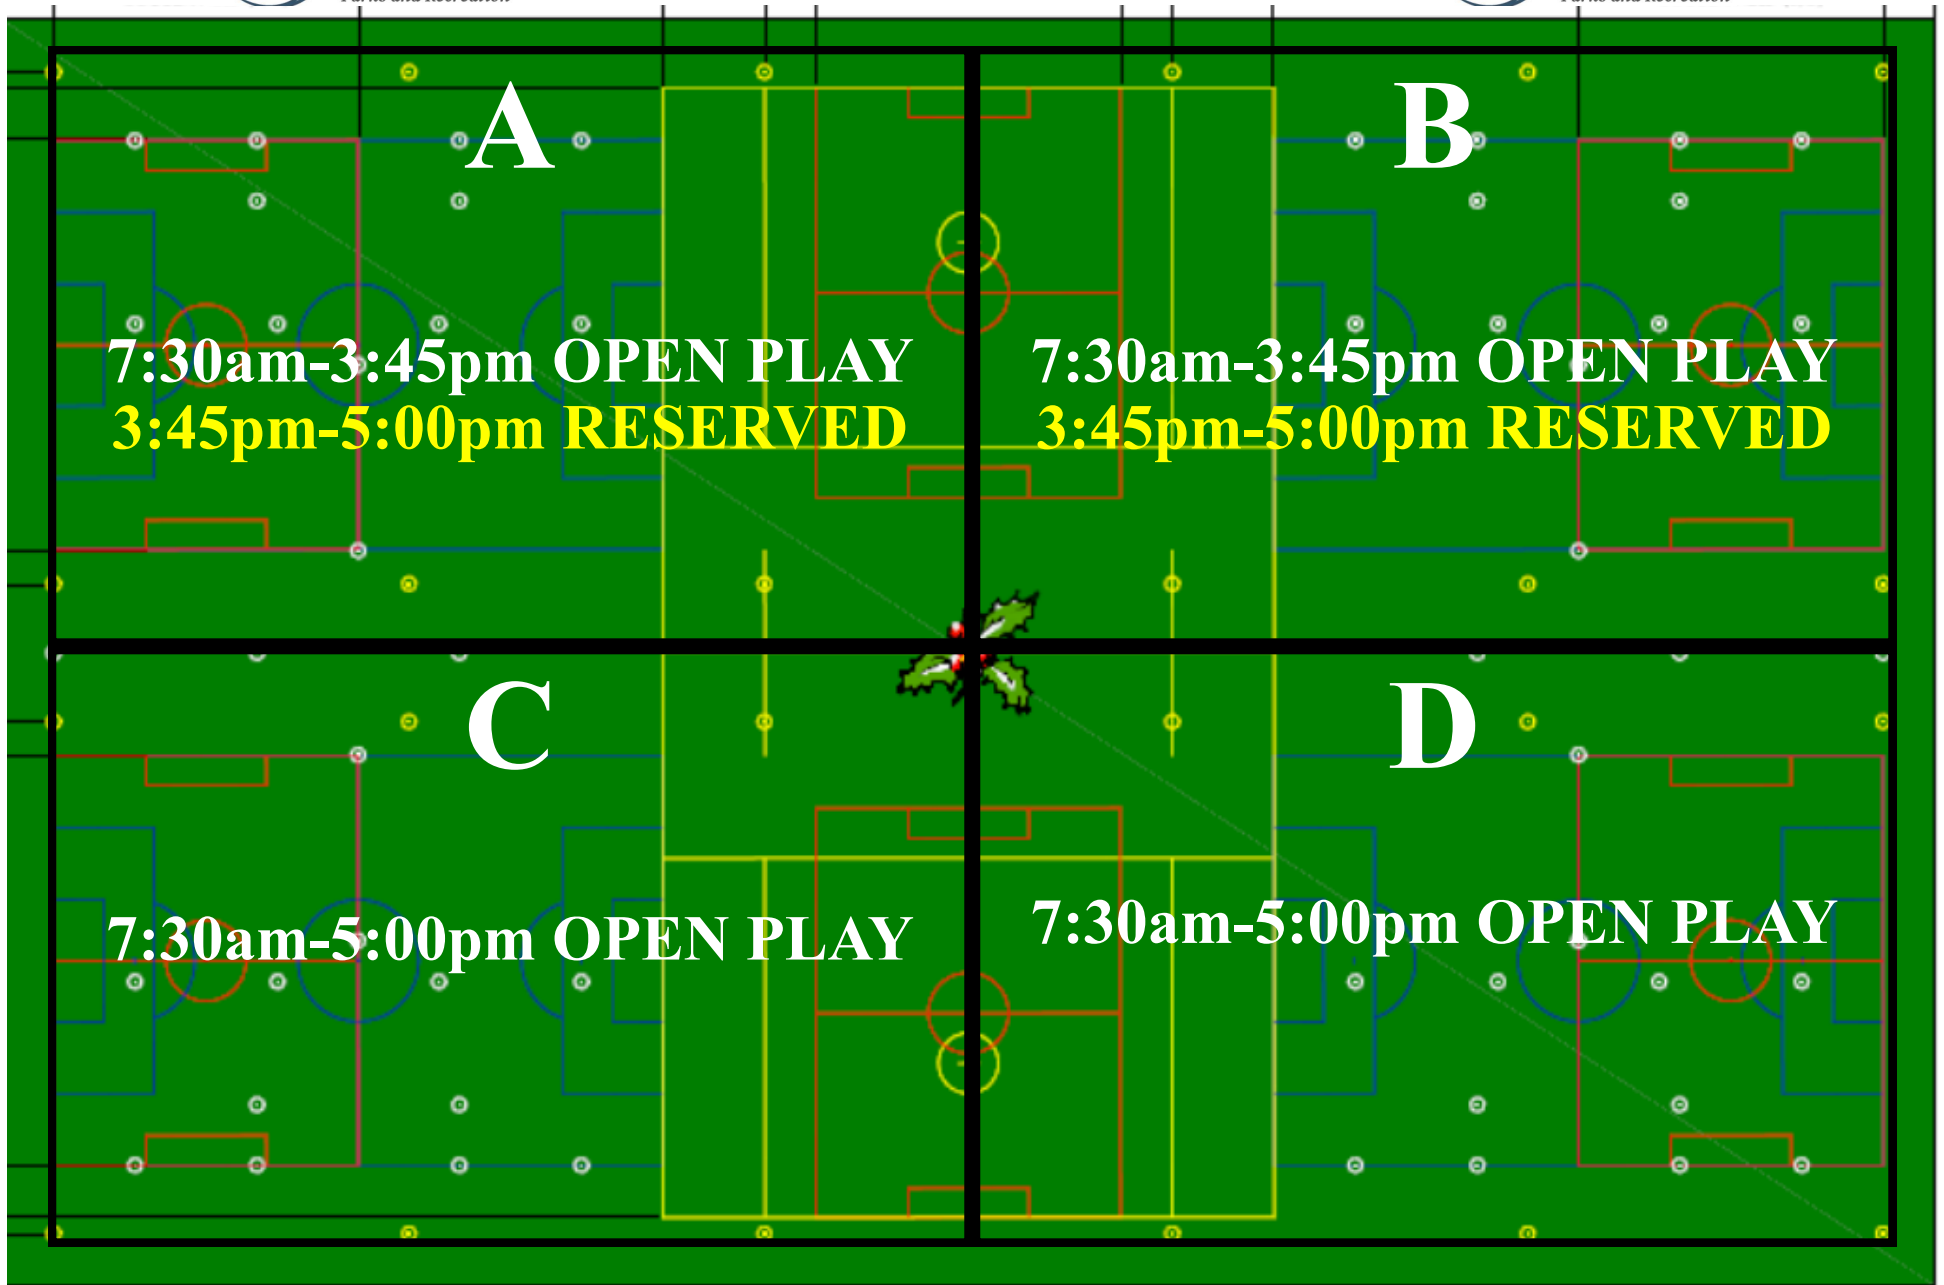

Ting Park Open Play Schedule

Wednesday, March 22, 2023

* Schedules are subject to change