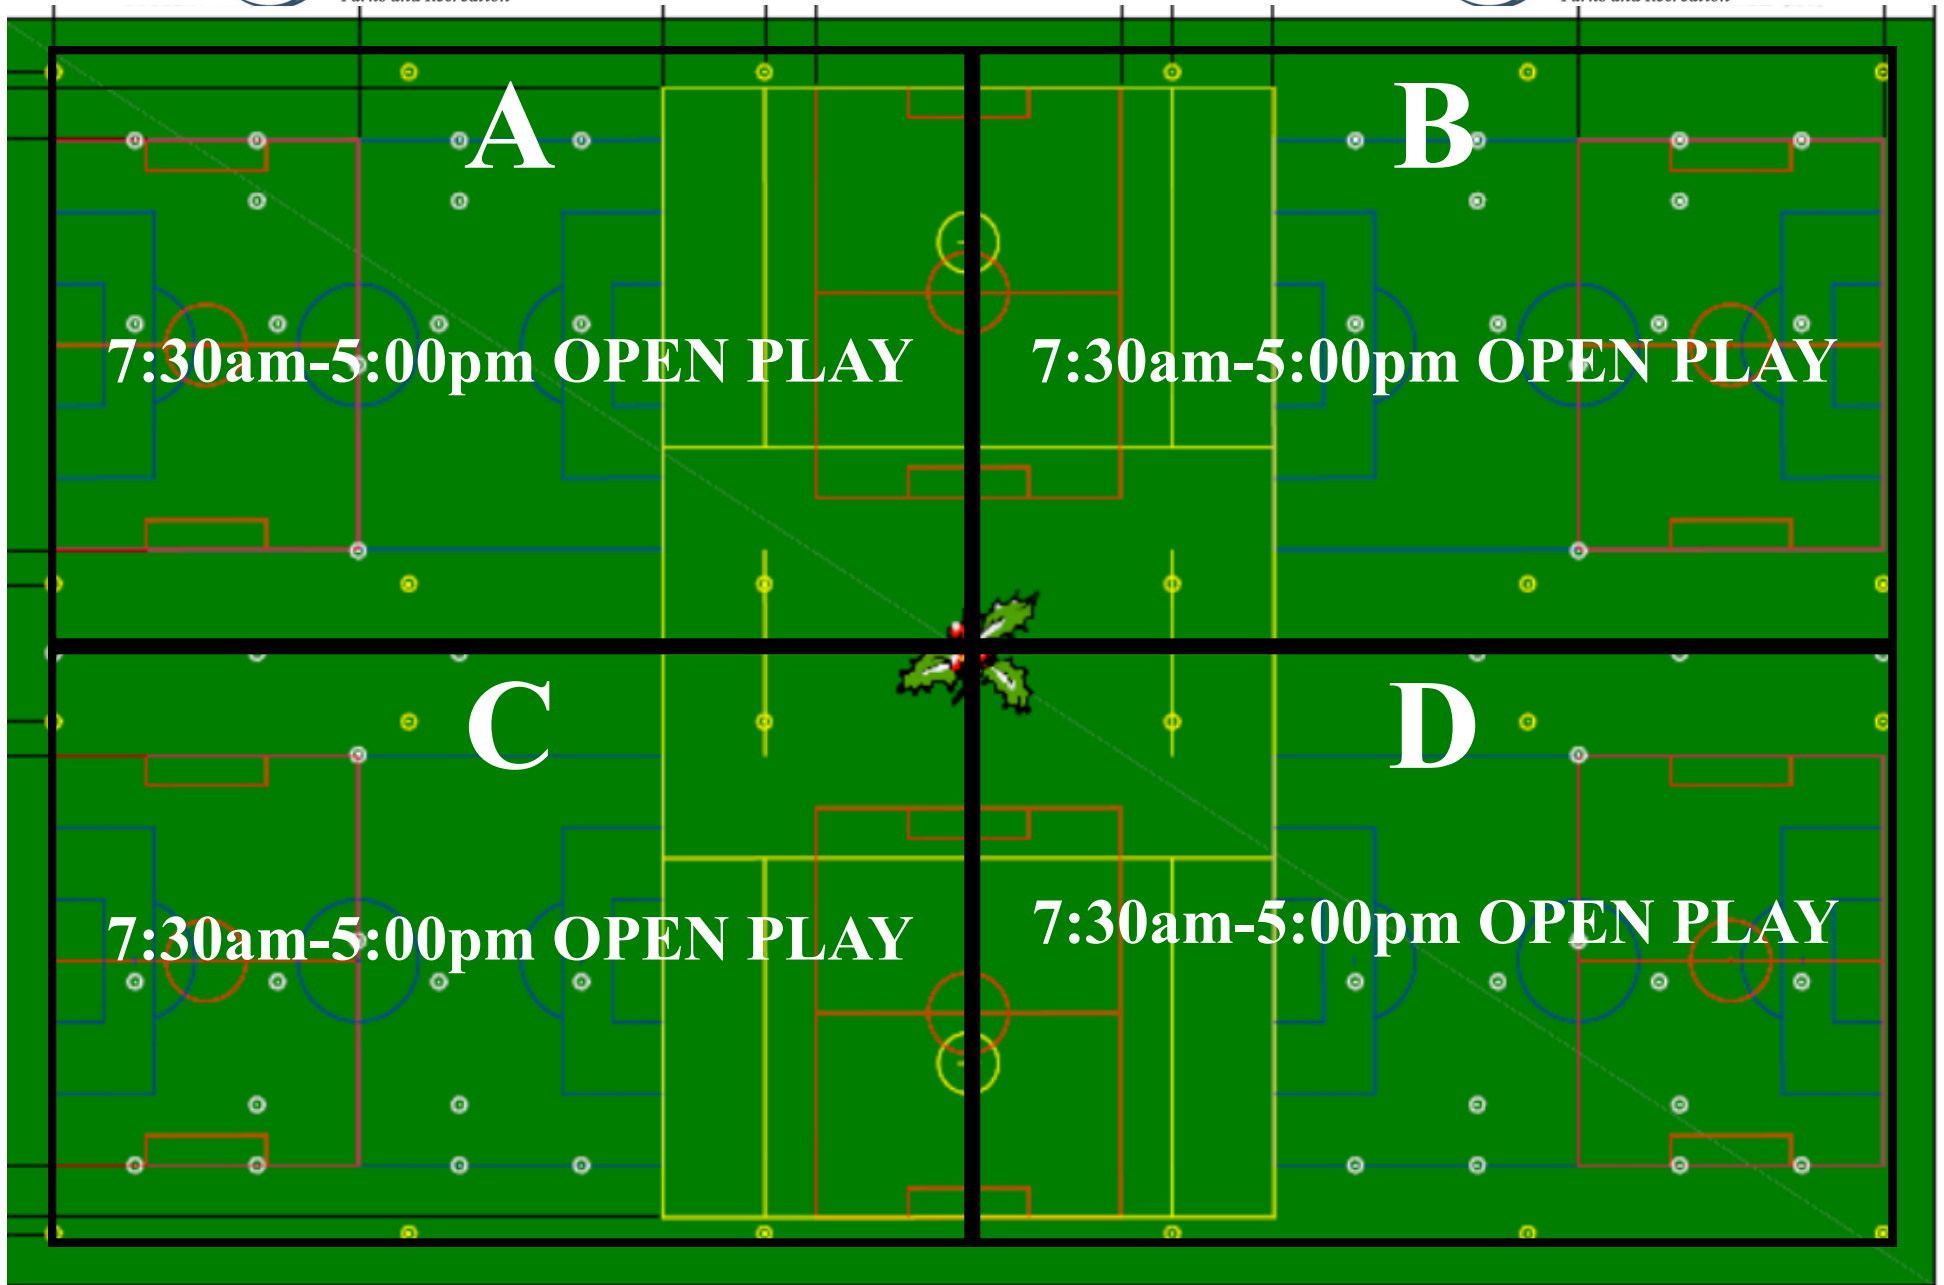

Ting Park Open Play Schedule

Tuesday, March 21, 2023

* Schedules are subject to change