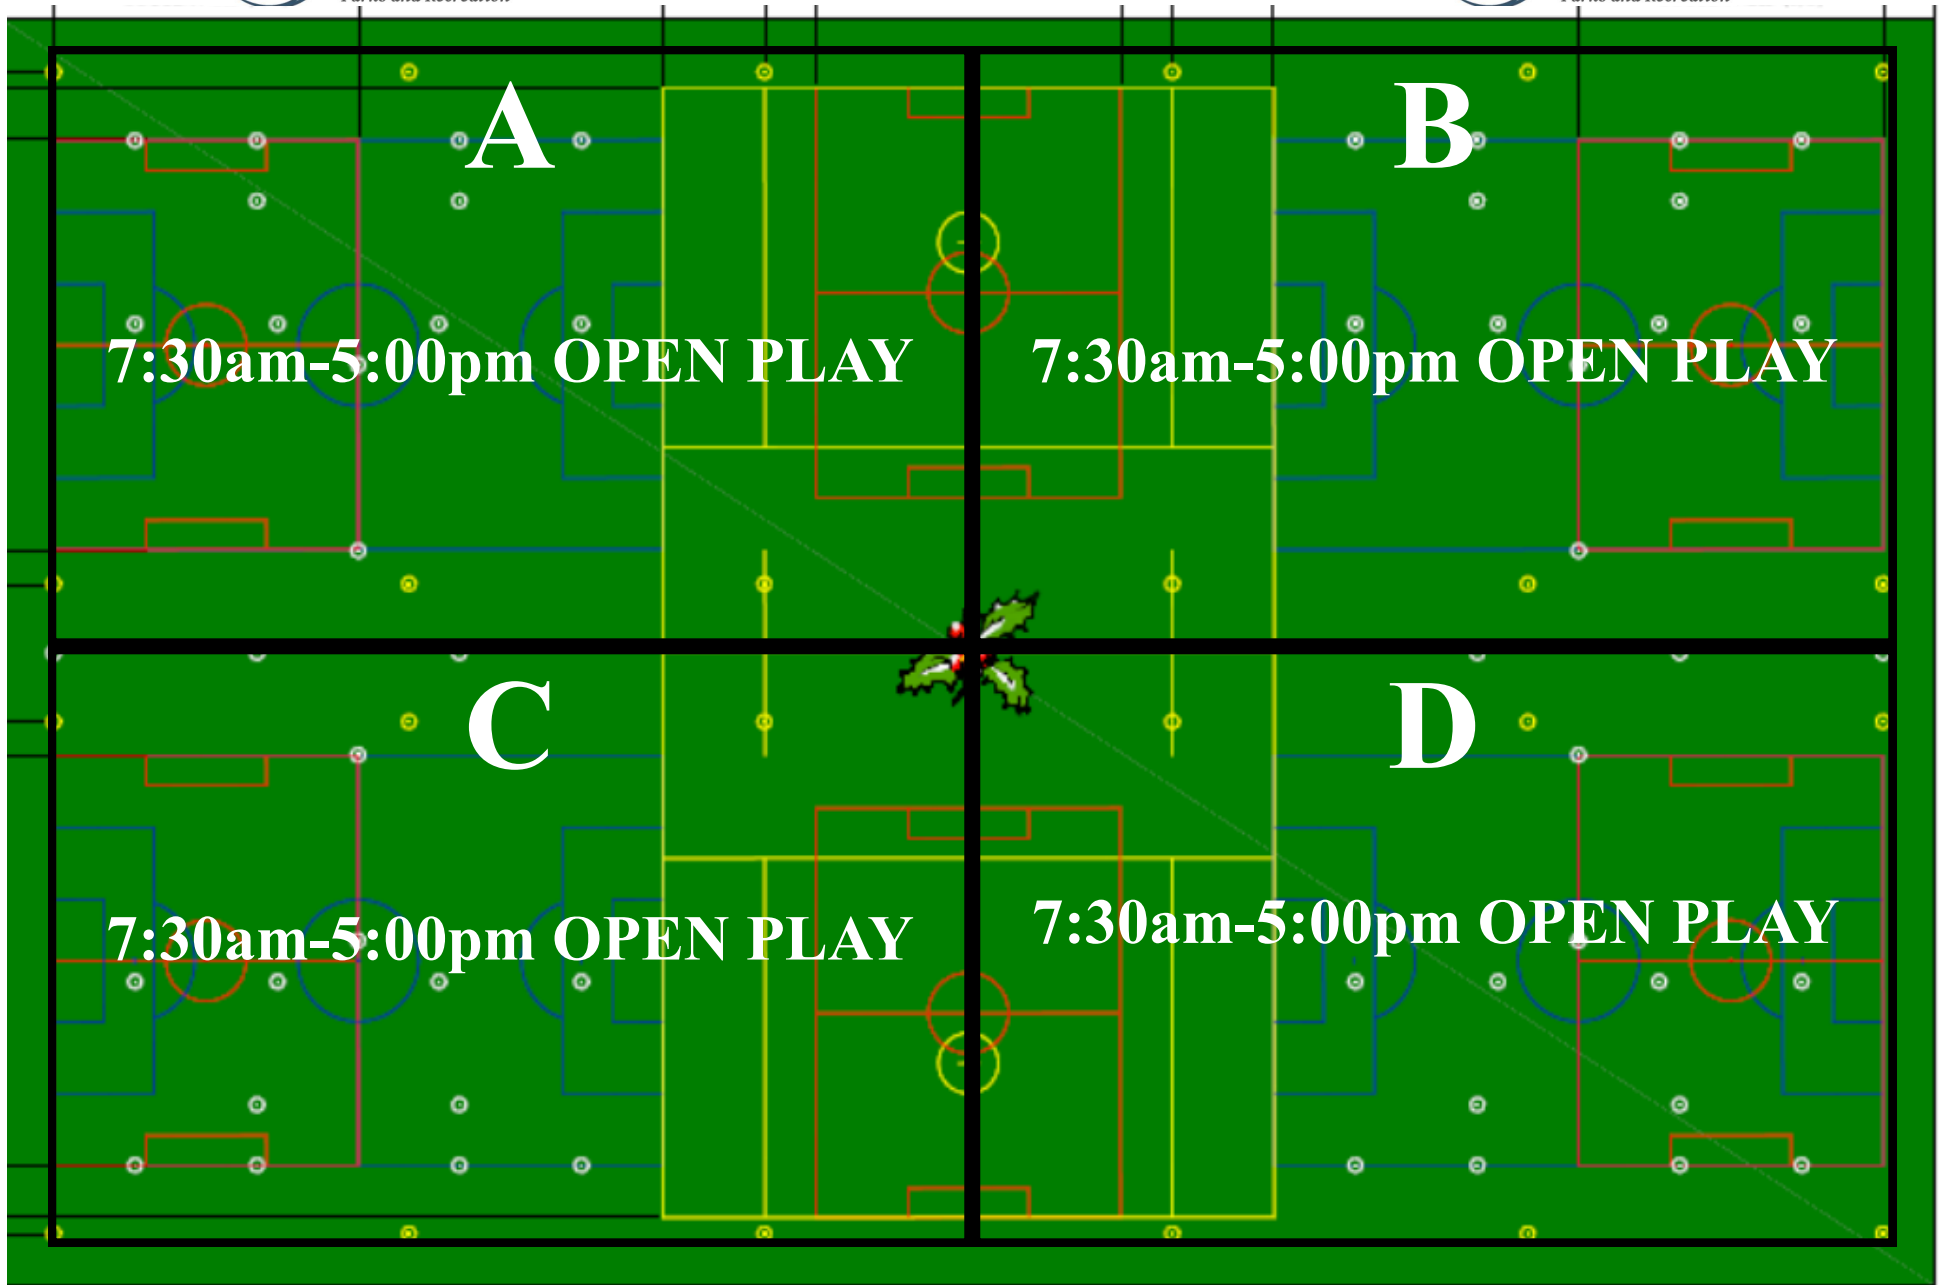

Ting Park Open Play Schedule

Monday, March 20, 2023

* Schedules are subject to change