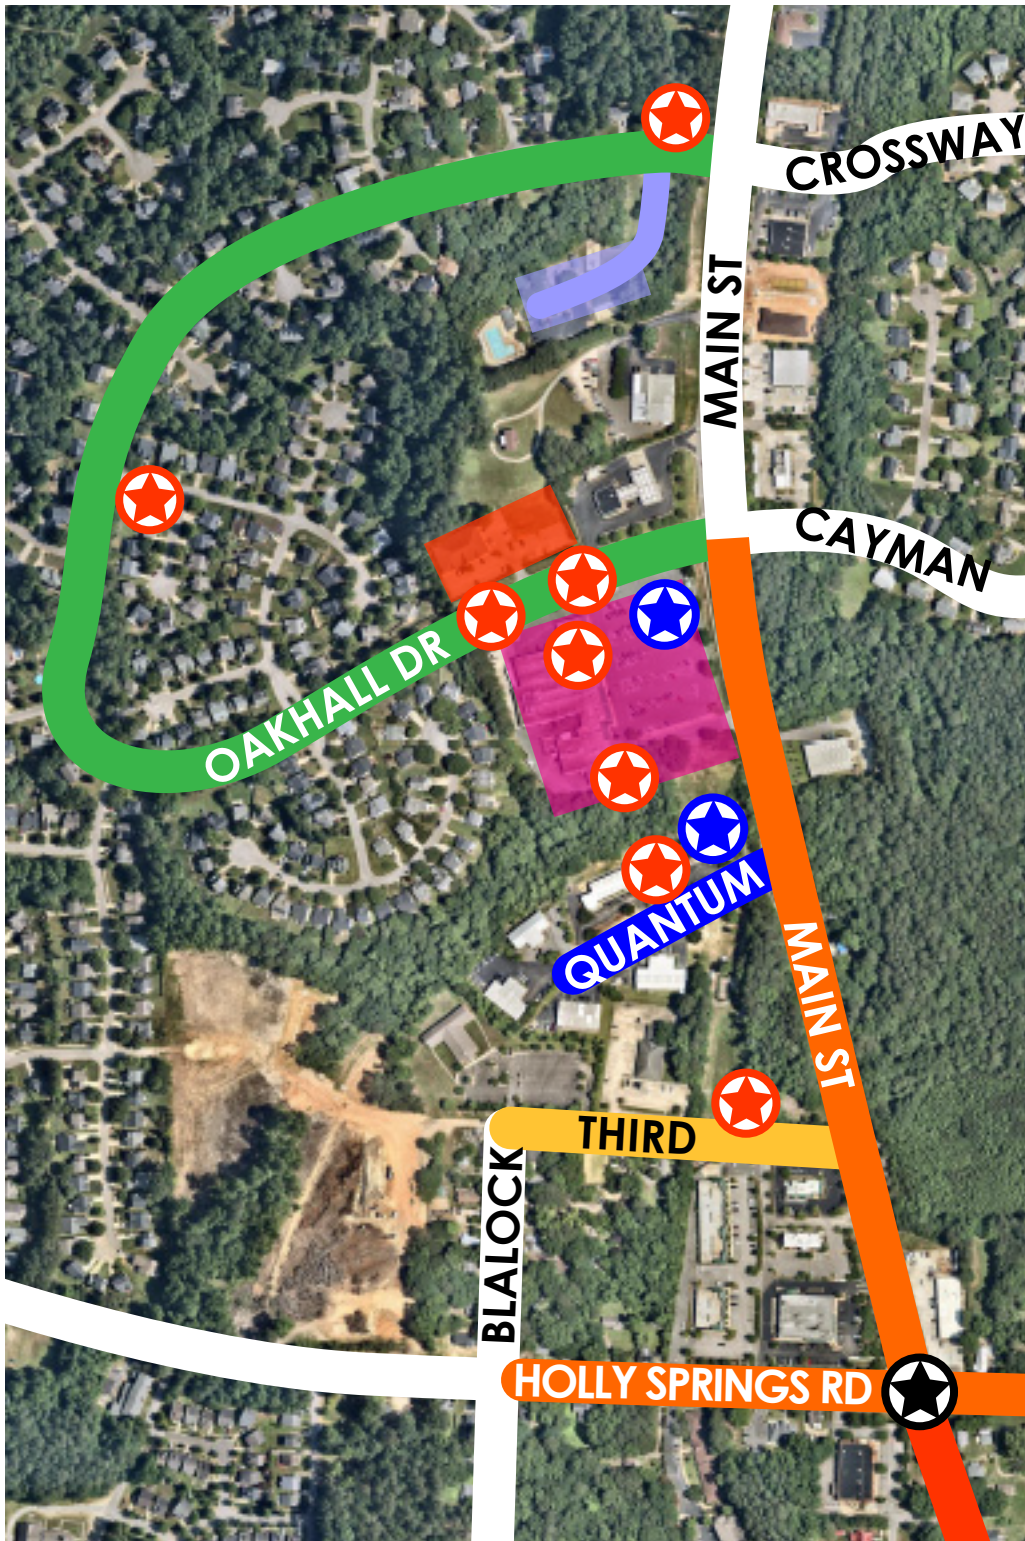

# PARADE LINE-UP AREA

Roads close at 9 a.m.  
Be in your line-up location by 9 a.m.

Line-up time begins at 8 a.m., and everyone must be in place by 9 a.m.

Streets around the parade start closing at 9 a.m.; be at your line-up location by 9 a.m.

The parade will begin moving forward at 9:45 a.m., stepping onto Main Street at 9:45 a.m. and pausing at Holly Springs Road to allow all units to close the gaps.

The 2021 parade will resume from the Holly Springs Road and Main Street intersection for the official start at 10 a.m.

## LEGEND

Road

Road Closed @ 9a

Parade Route

Oak Hall Lineup Area

Oak Hall Park

Food Lion Parking Lot

School of Dance Lot

Quantum St Lineup

Third St Lineup

Parade Start

Portable Toilets

Parade Volunteers