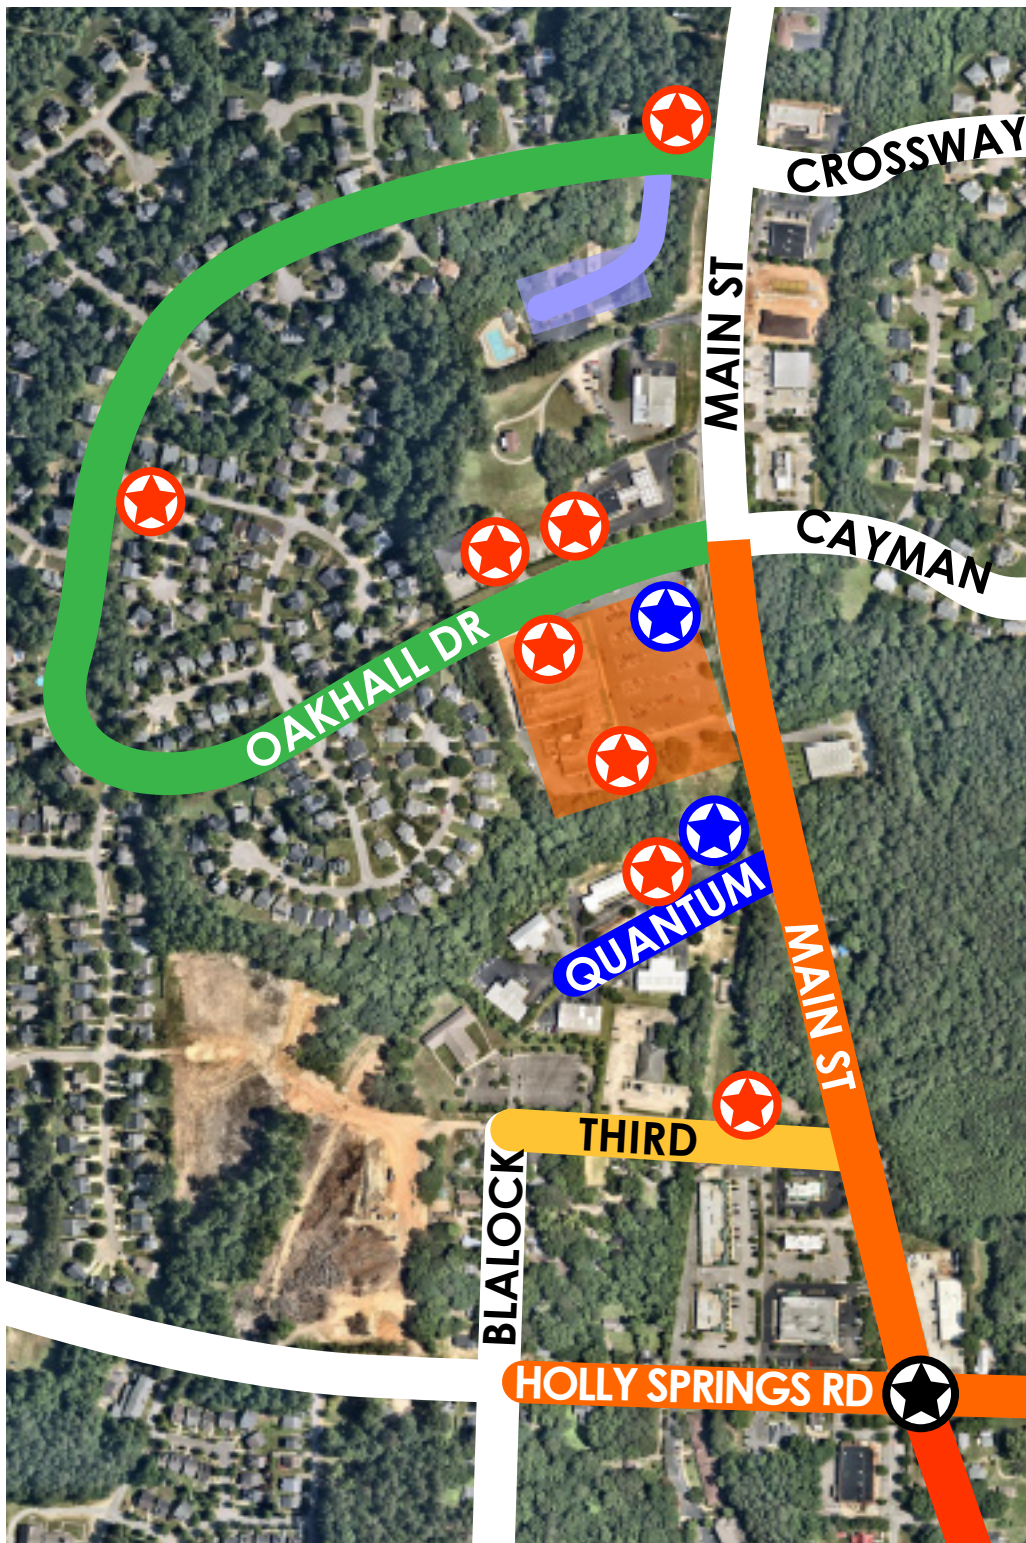

PARADE LINE-UP AREA

Roads close at 10 a.m.
Be in your line-up location by 10 a.m.

Line-up time begins at 9 a.m., and everyone must be in place by 10 a.m.

Streets around the parade start closing at 10 a.m.; be at your line-up location by 10 a.m.

The parade will begin moving forward at 10:45 a.m., stepping onto Main Street at 10:45 a.m. and pausing at Holly Springs Road to allow all units to close the gaps.

The 2019 parade will resume from the Holly Springs Road and Main Street intersection for the official start at 11 a.m.

Parade volunteers will be wearing red or yellow safety vests. Volunteers will move around within their locations before and during the parade.

LEGEND

Road

Road Closed @ 10a

Parade Route

Oak Hall Lineup Area

Oak Hall Park

Food Lion Parking Lot

Quantum St Lineup

Third St Lineup

★ Parade Start

★ Portable Toilets

★ Parade Volunteers