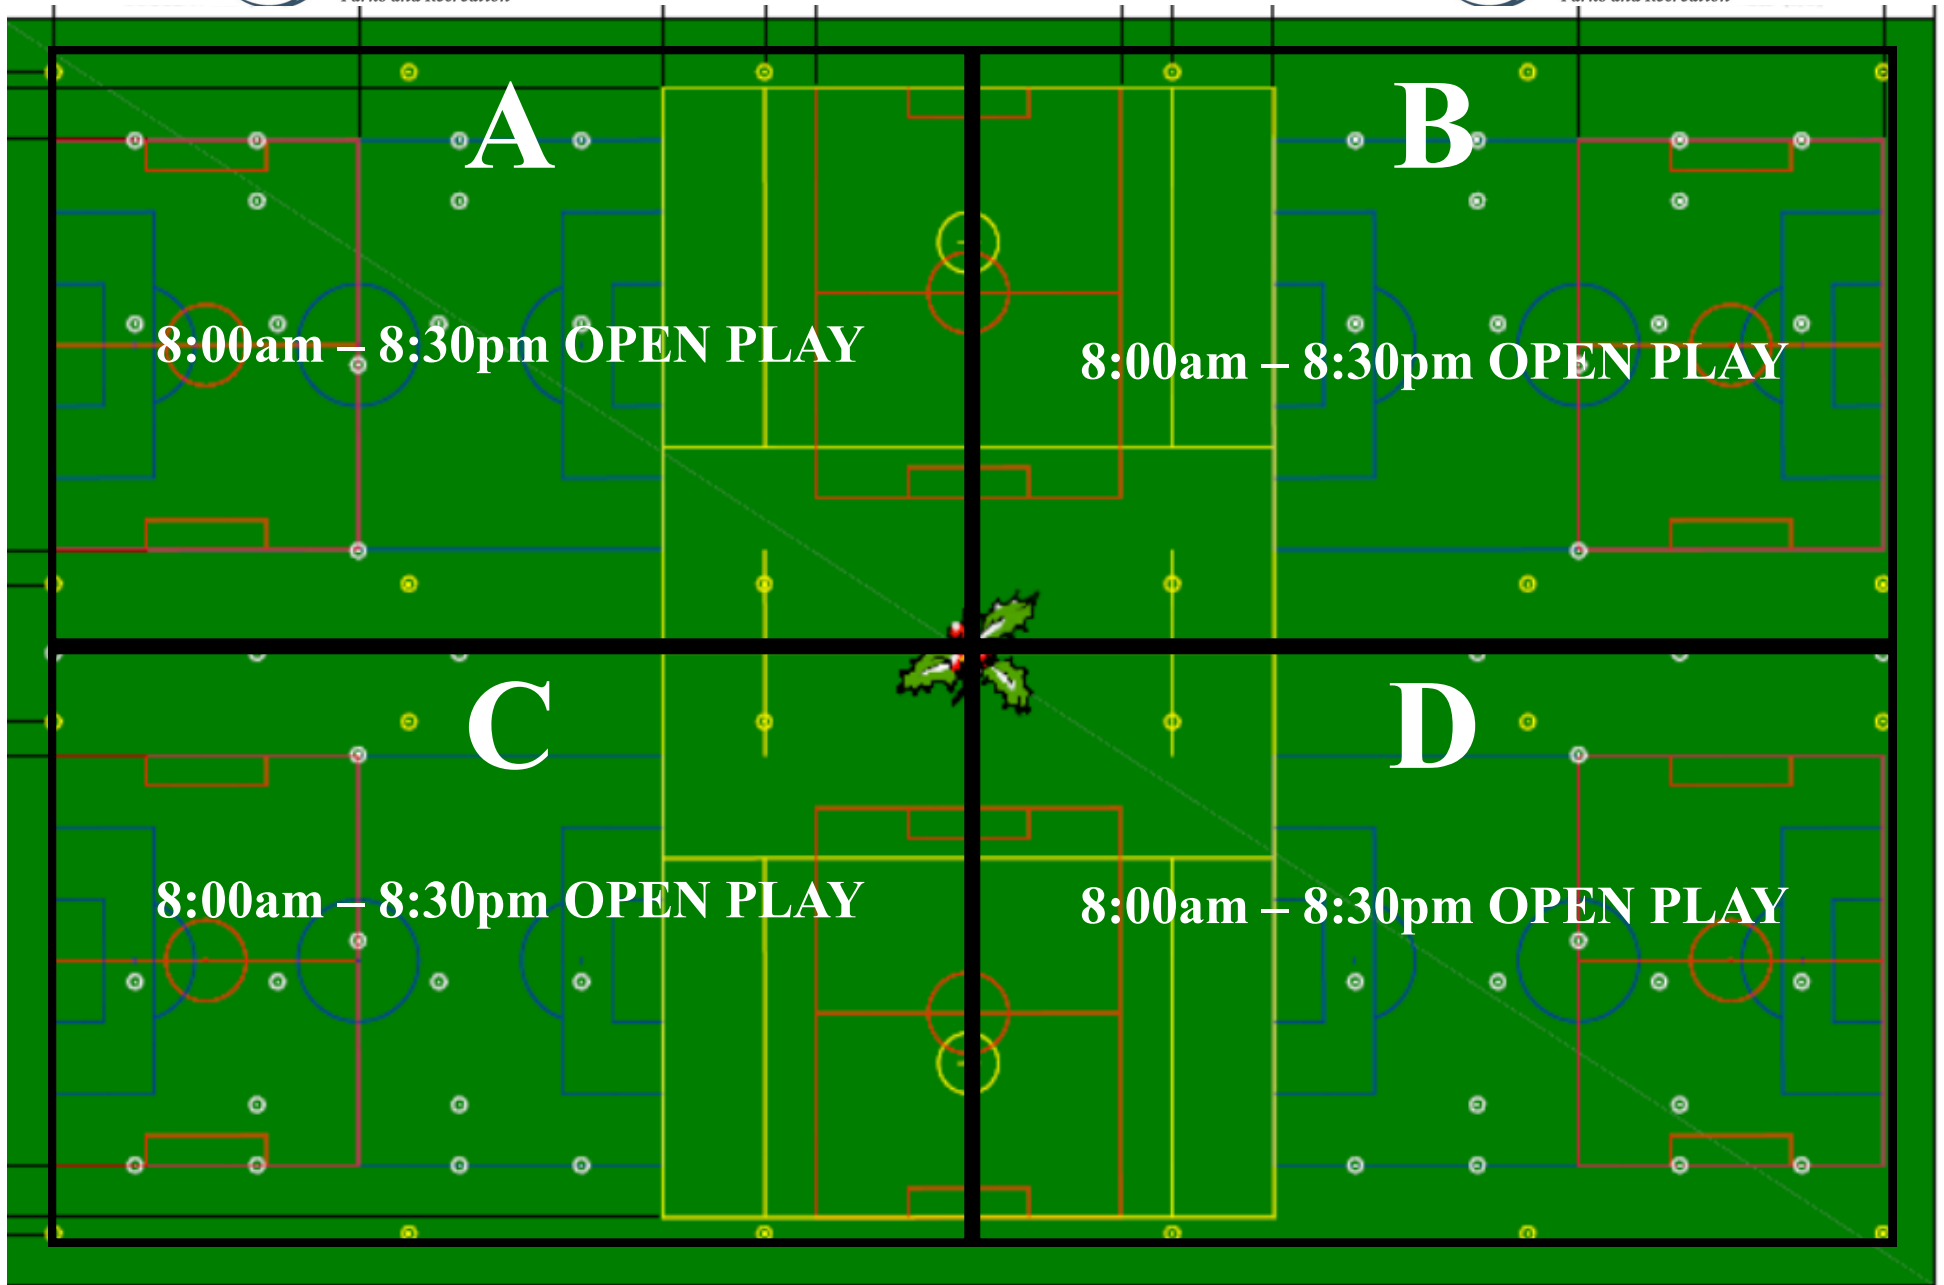

## Sunday - 06/16/19

**Hours of Operation:**

Monday-Sunday, 8:00am-Sunset, unless other activities are scheduled past this time

\* Schedules are subject to change