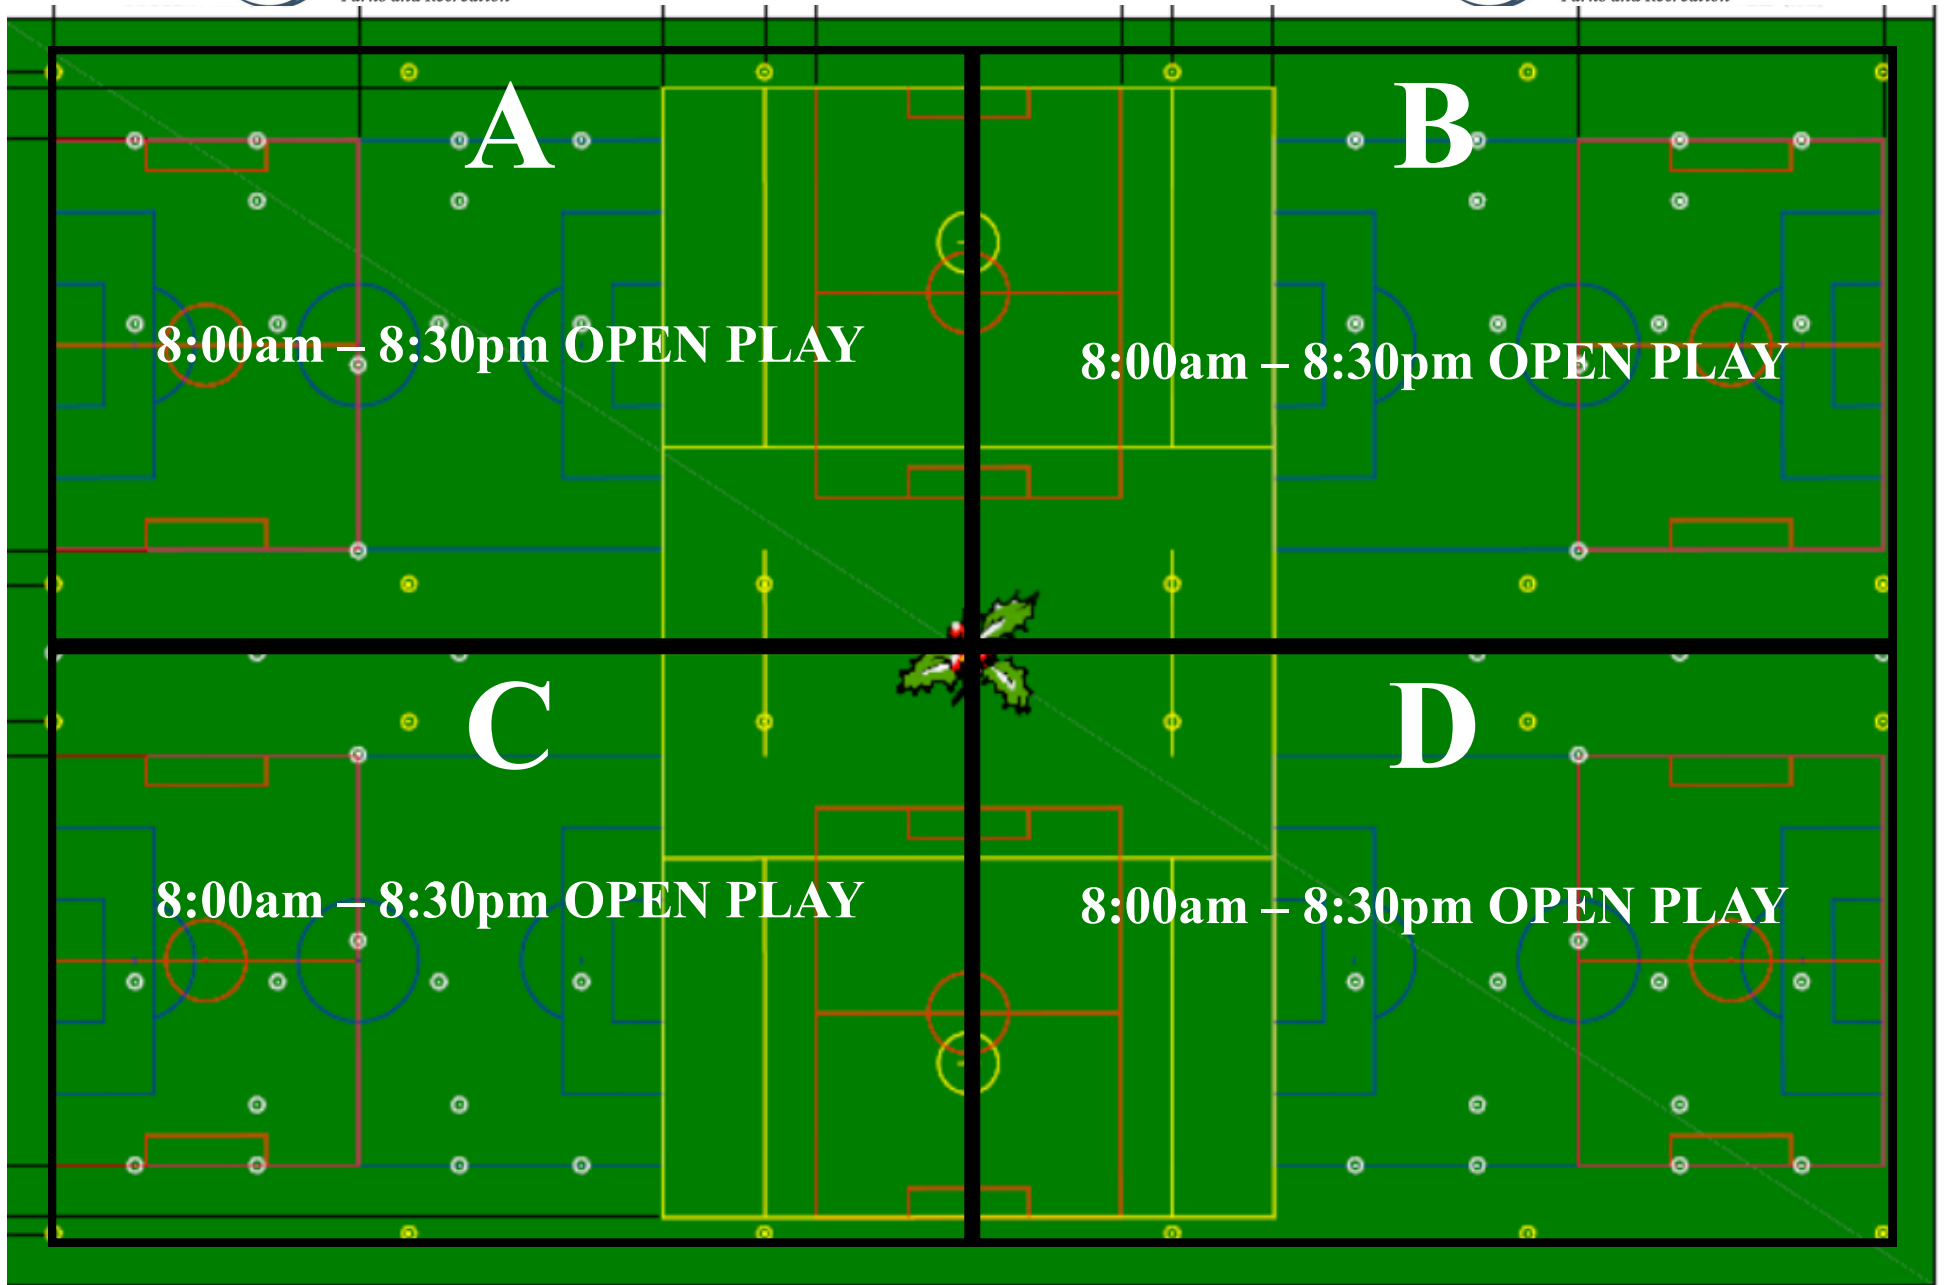

Womble Park Daily Schedule

Saturday - 06/15/19

Hours of Operation:

Monday-Sunday, 8:00am-Sunset, unless other activities are scheduled past this time

* Schedules are subject to change