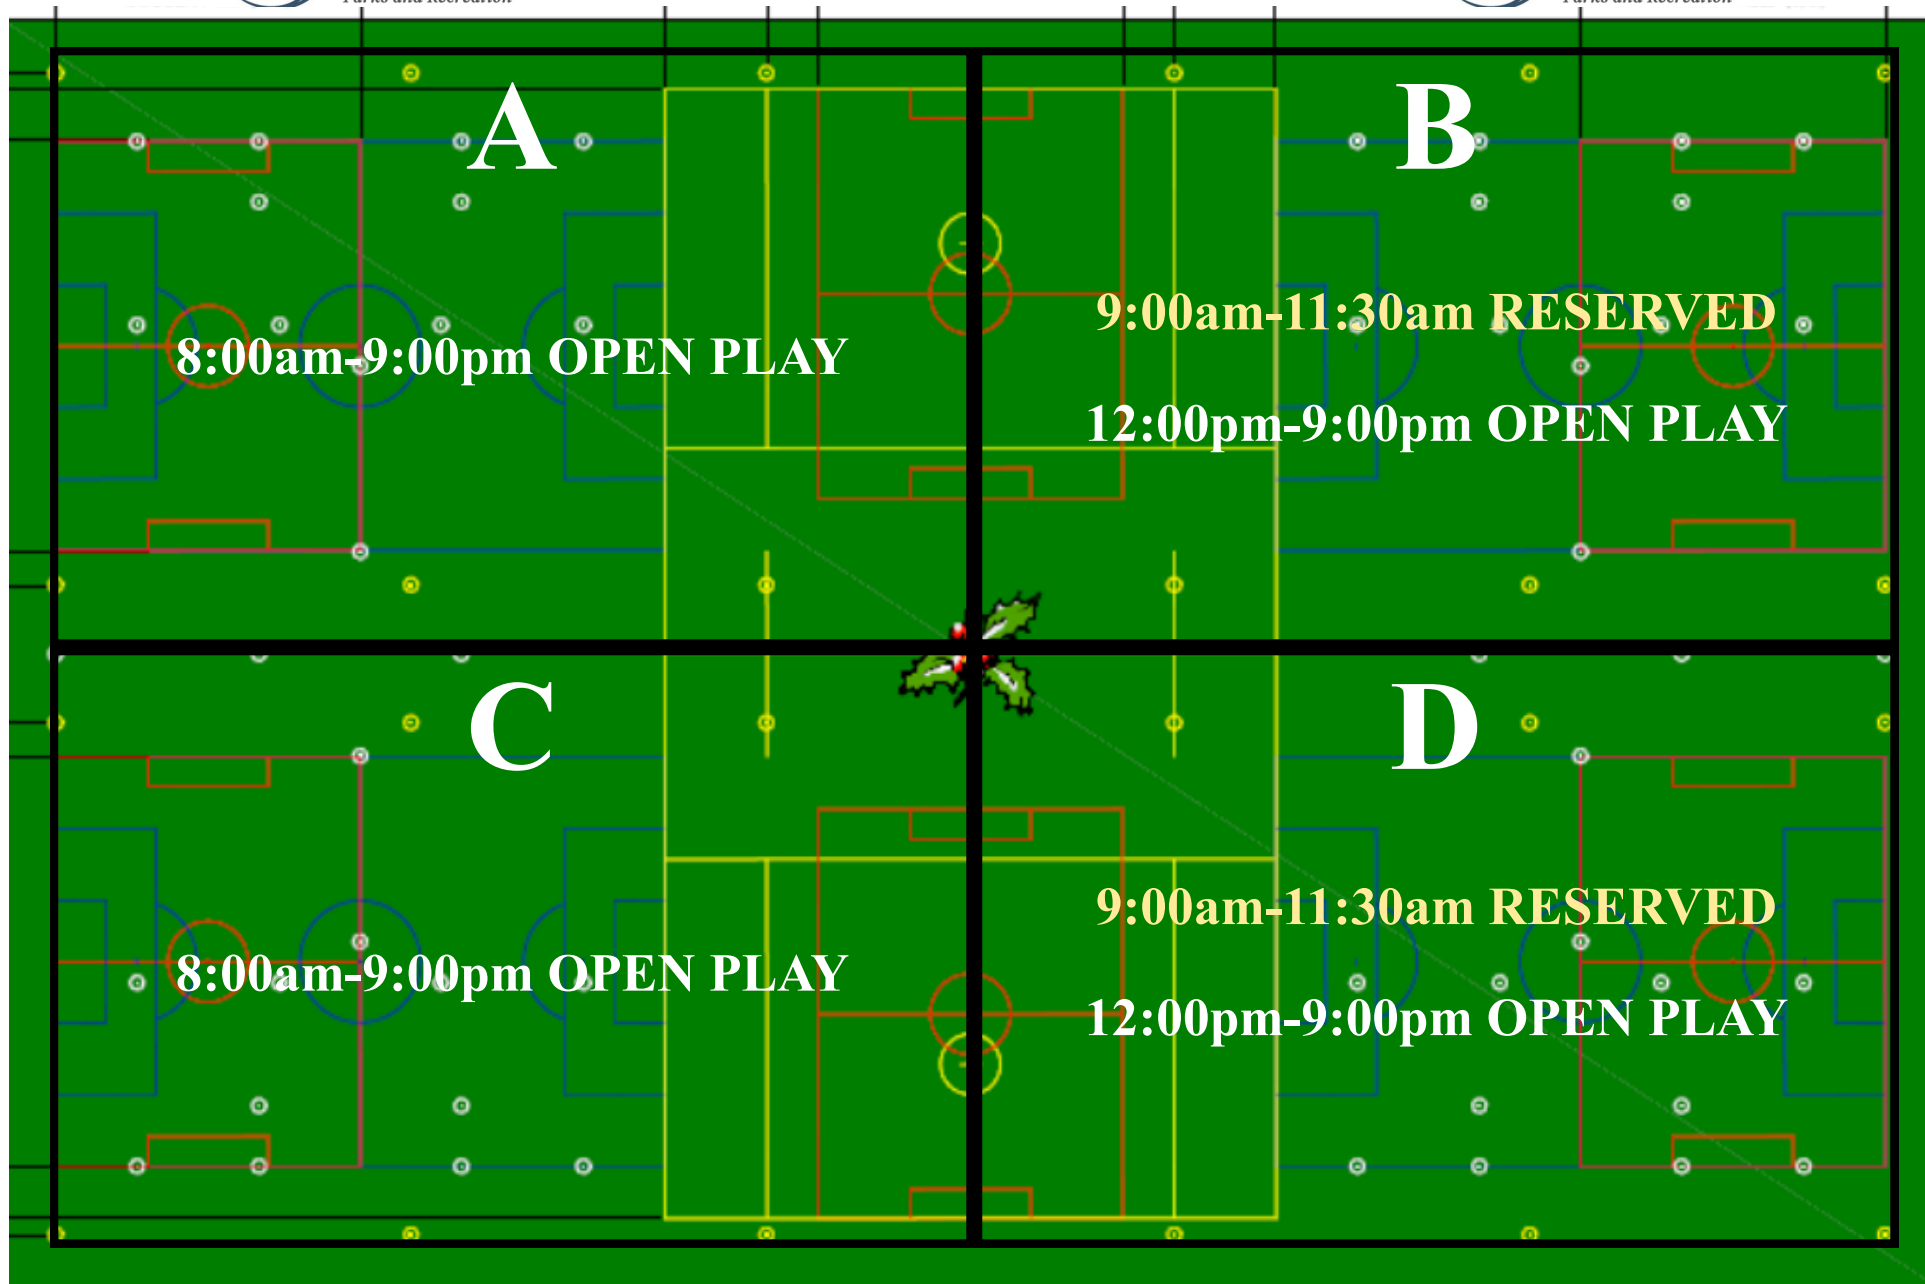

Womble Park Daily Schedule

Friday - 06/21/19

Hours of Operation:

Monday-Sunday, 8:00am-Sunset, unless other activities are scheduled past this time

* Schedules are subject to change