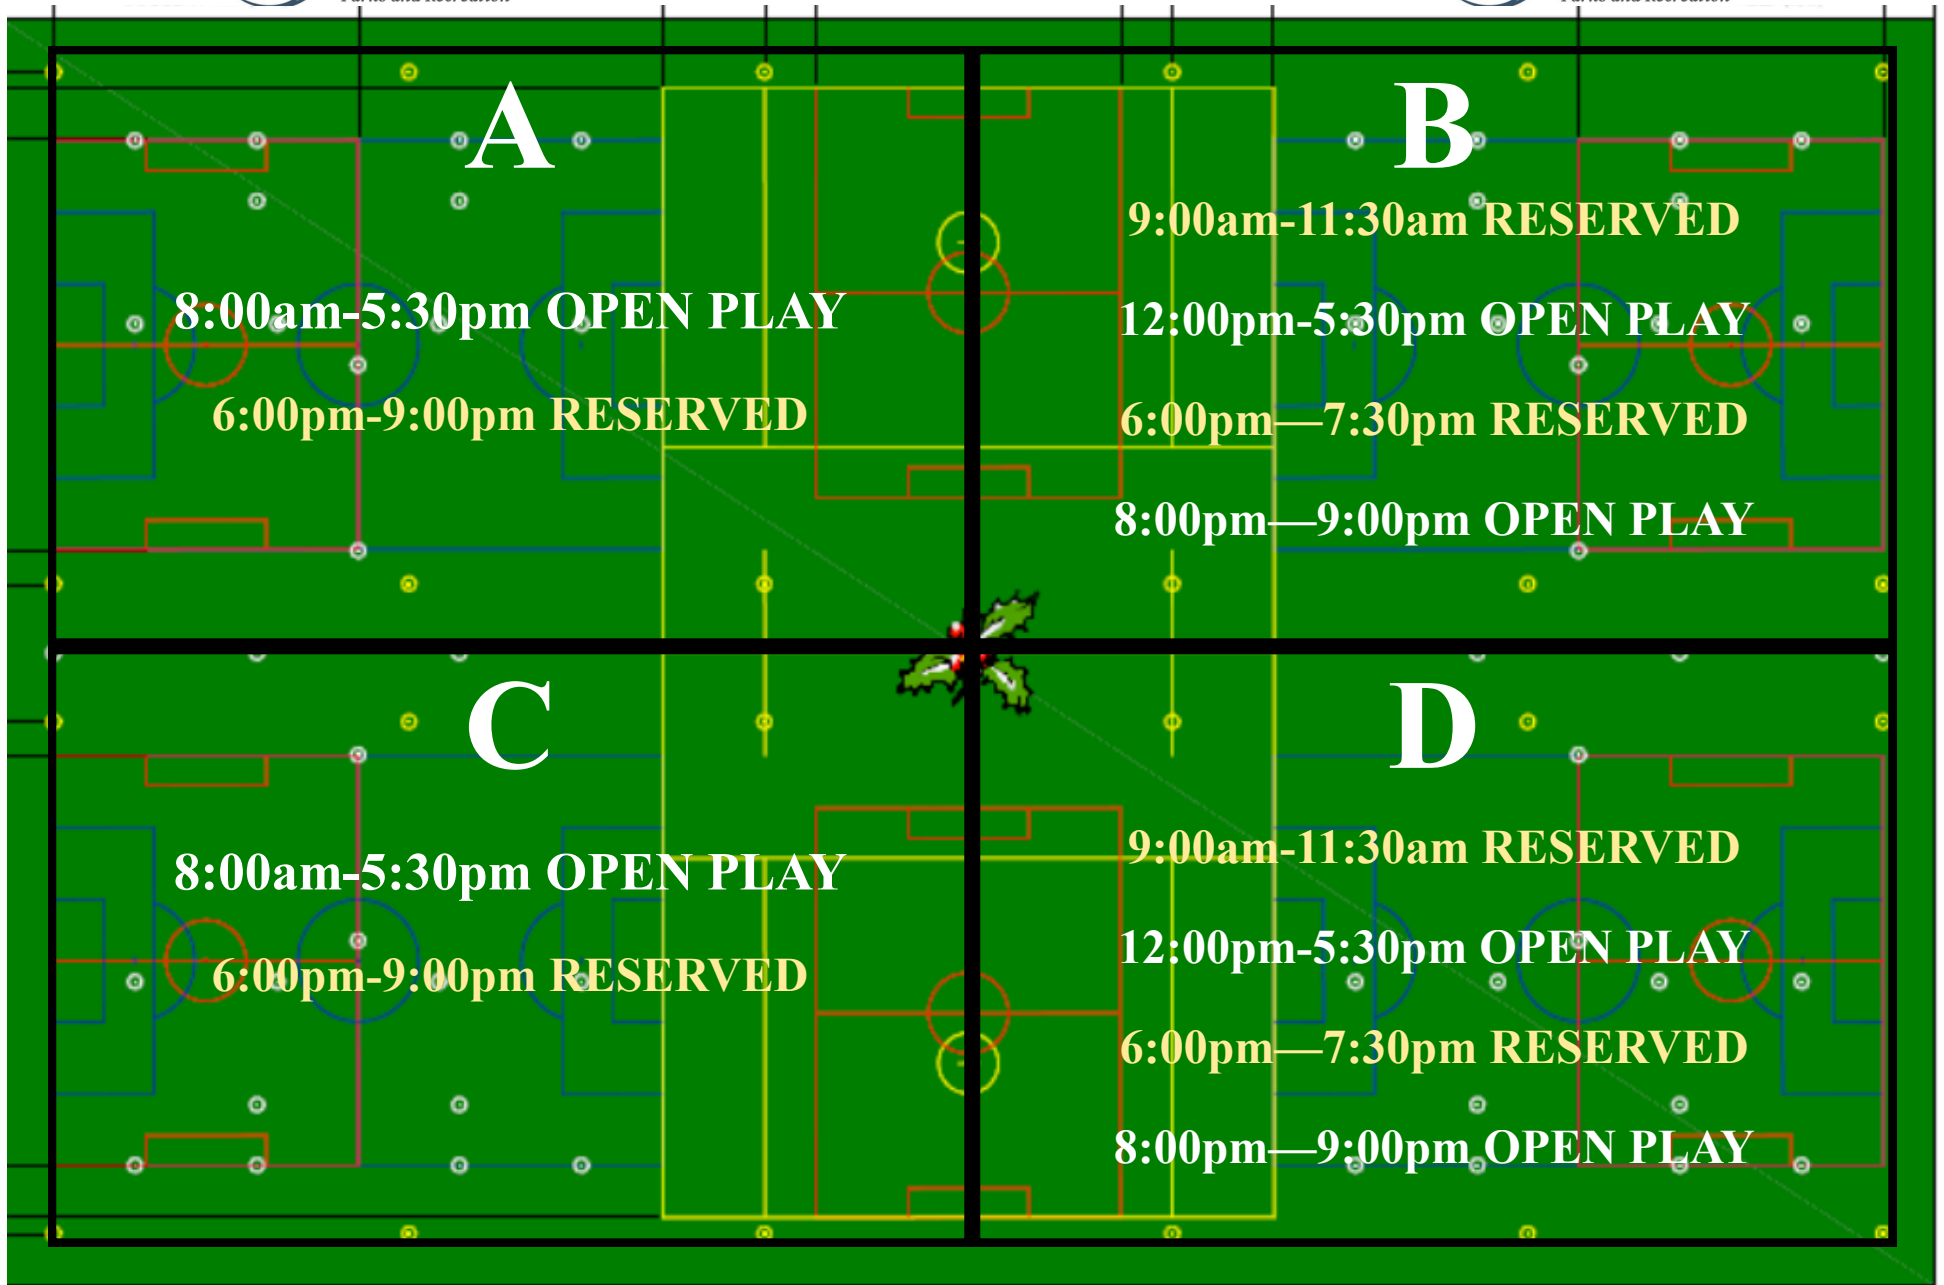

Womble Park Daily Schedule

Thursday - 06/20/19

Hours of Operation:

Monday-Sunday, 8:00am-Sunset, unless other activities are scheduled past this time

* Schedules are subject to change