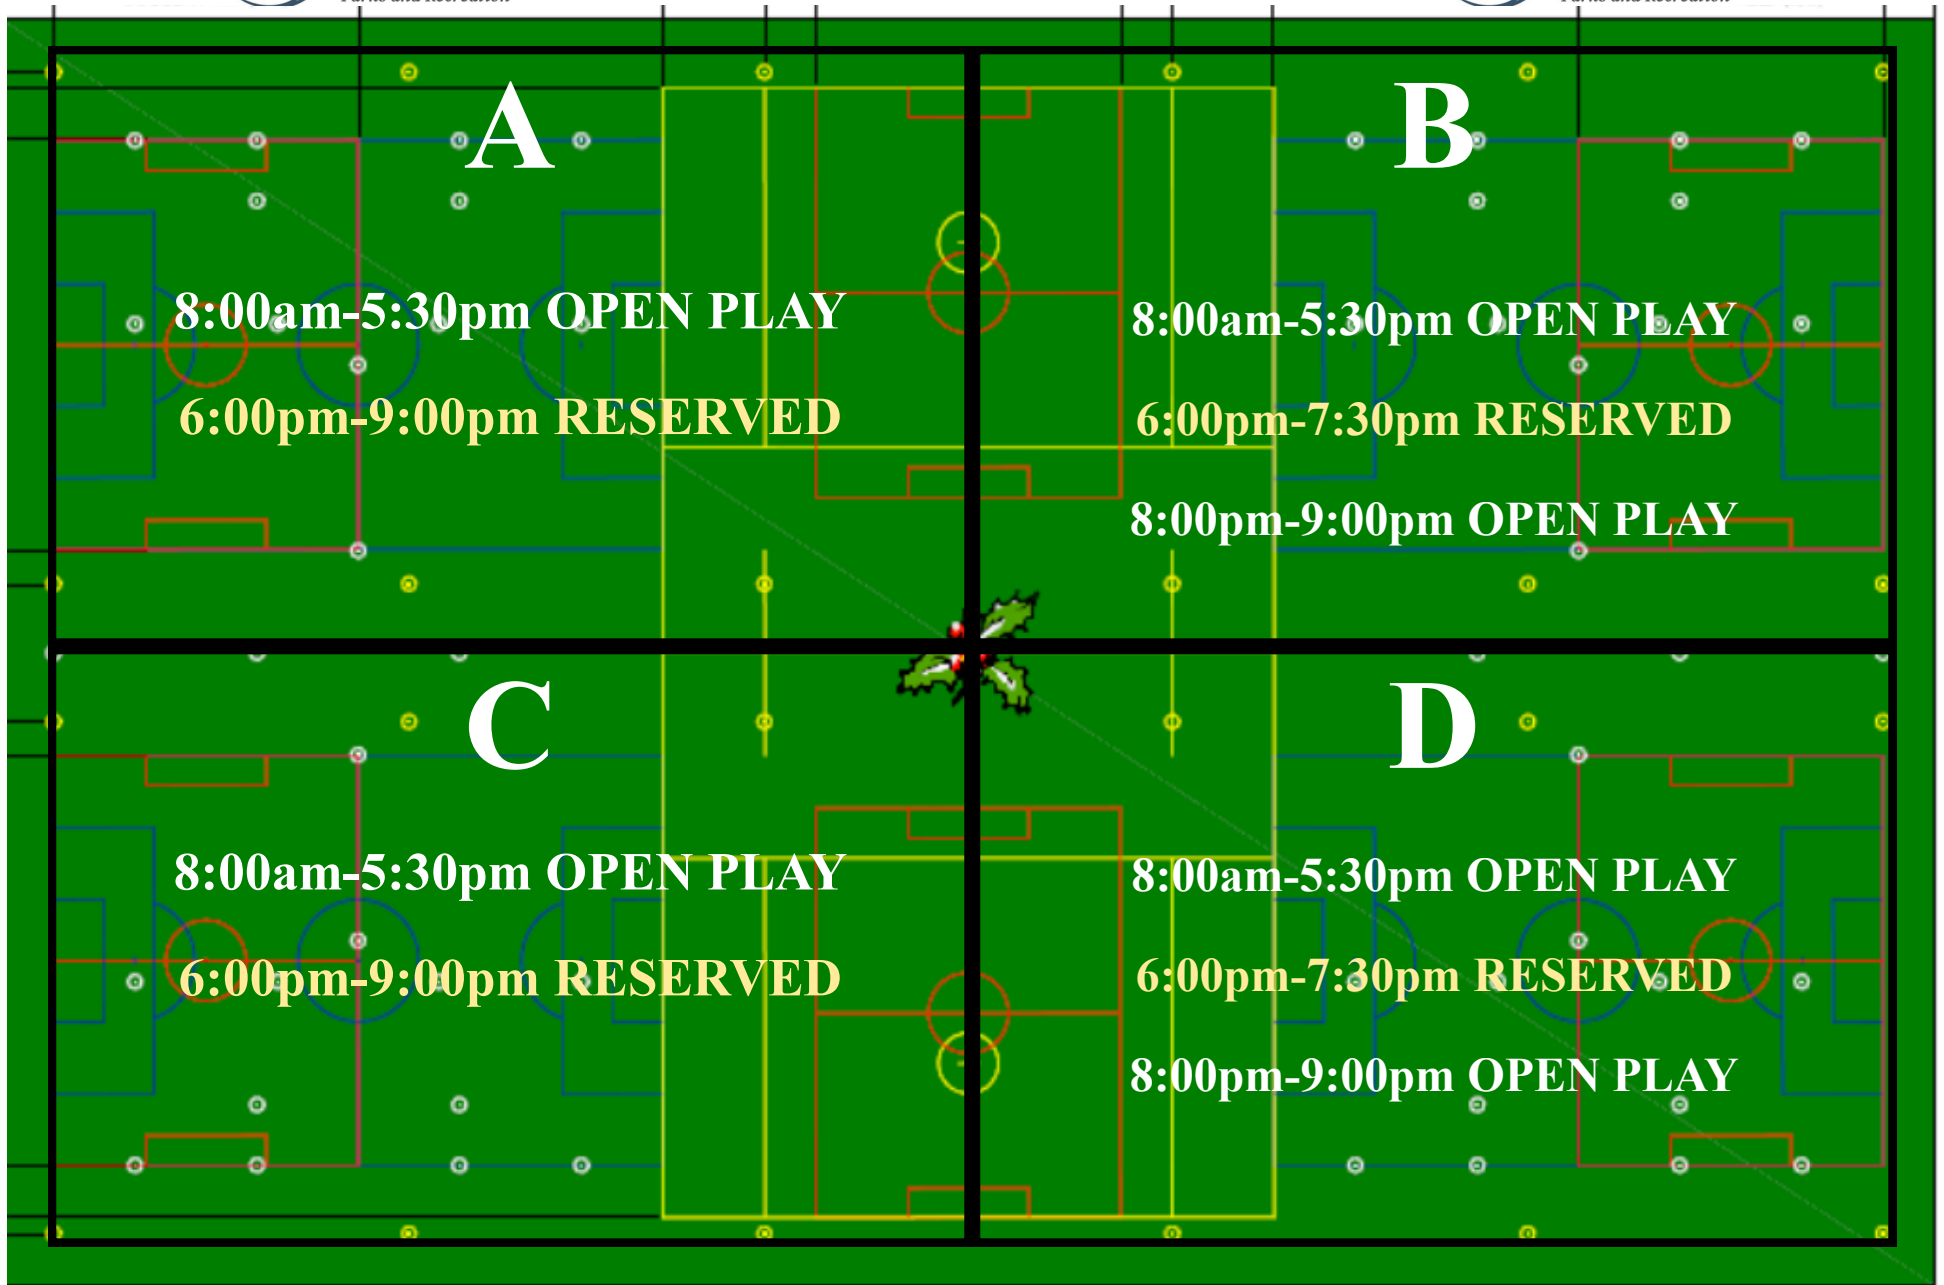

Womble Park Daily Schedule

Wednesday - 06/19/19

Hours of Operation:

Monday-Sunday, 8:00am-Sunset, unless other activities are scheduled past this time

* Schedules are subject to change