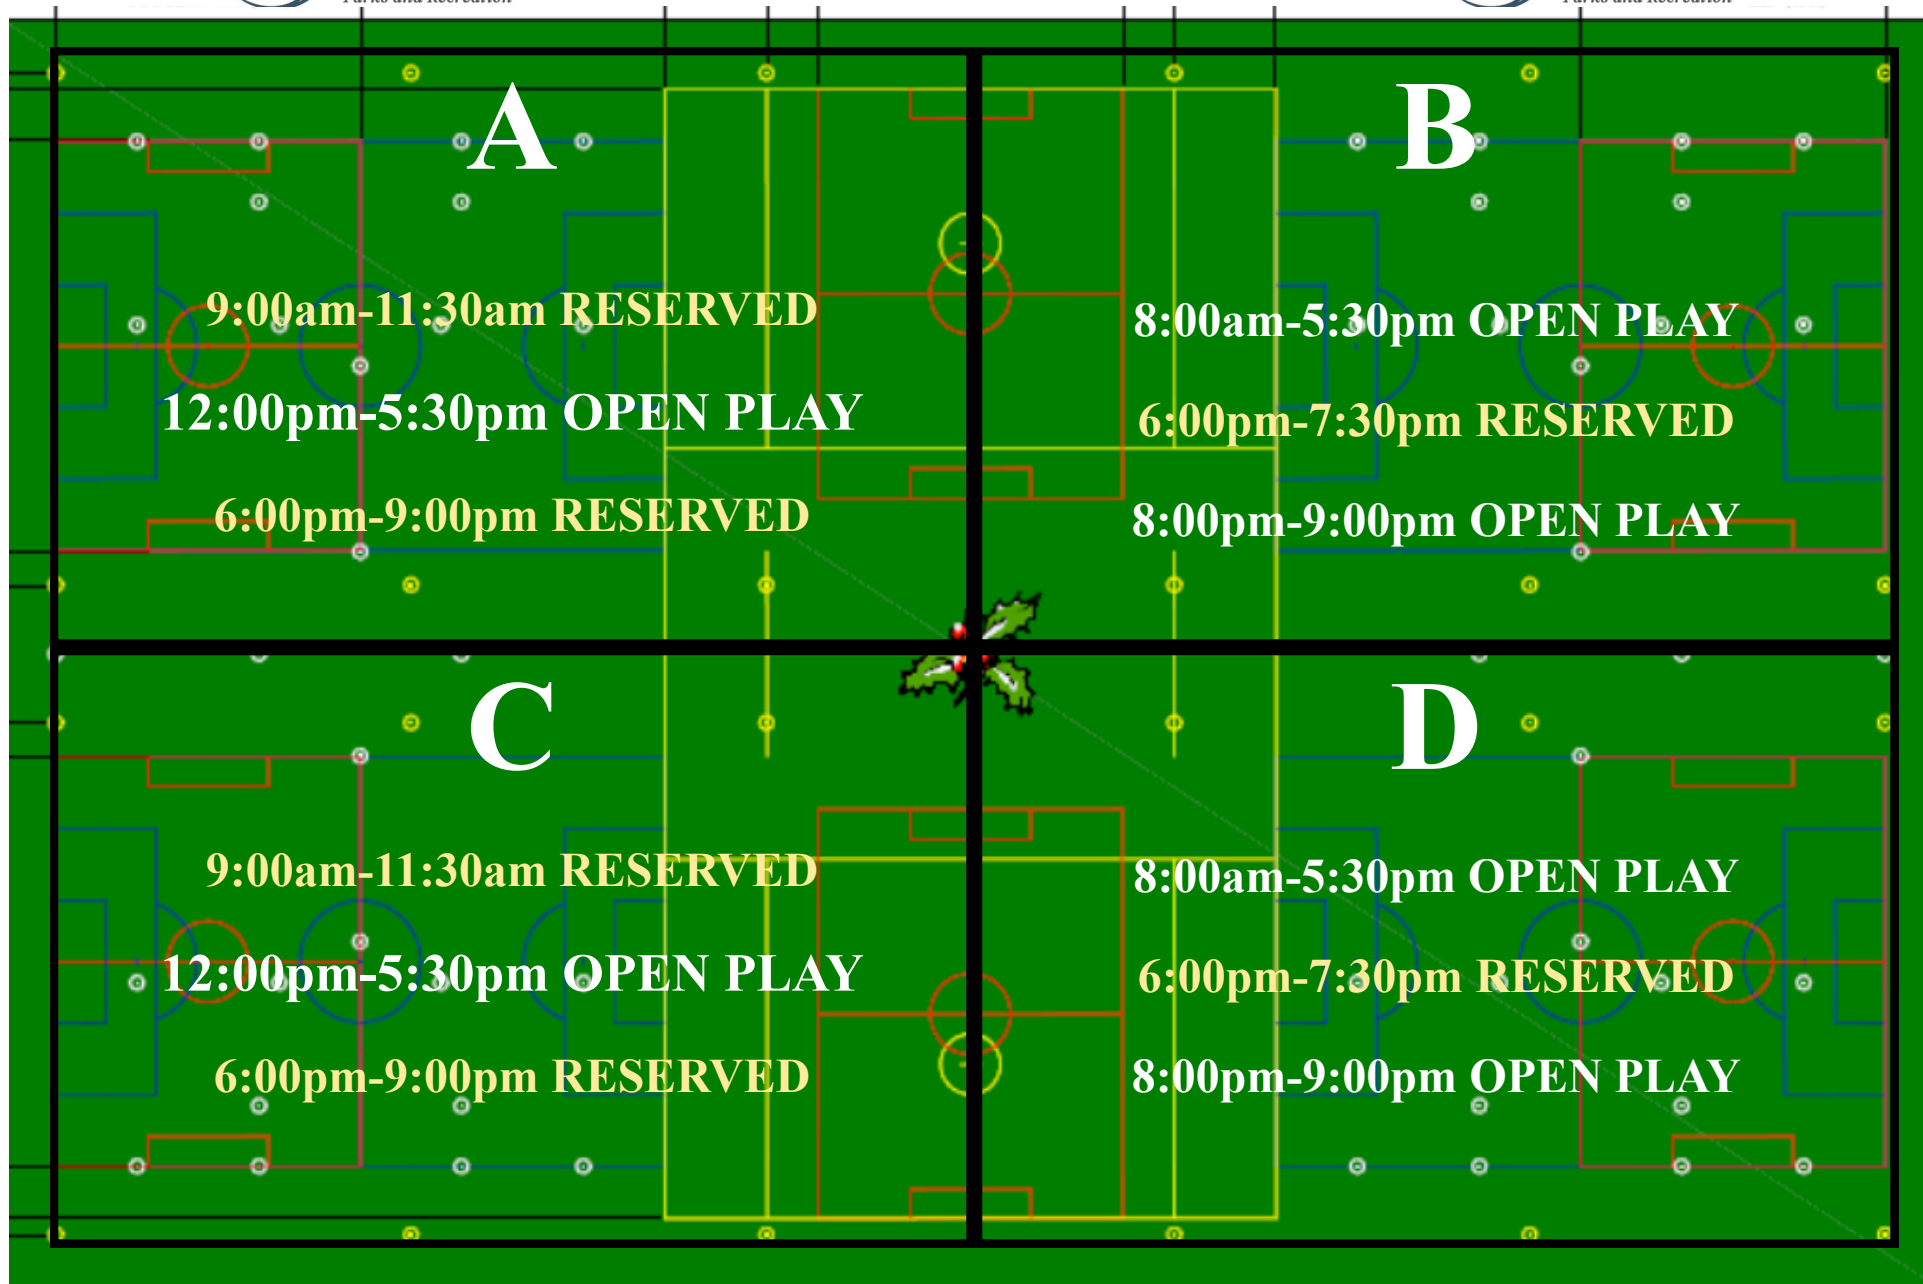

Womble Park Daily Schedule

Tuesday - 06/18/19

Hours of Operation:

Monday-Sunday, 8:00am-Sunset, unless other activities are scheduled past this time

* Schedules are subject to change