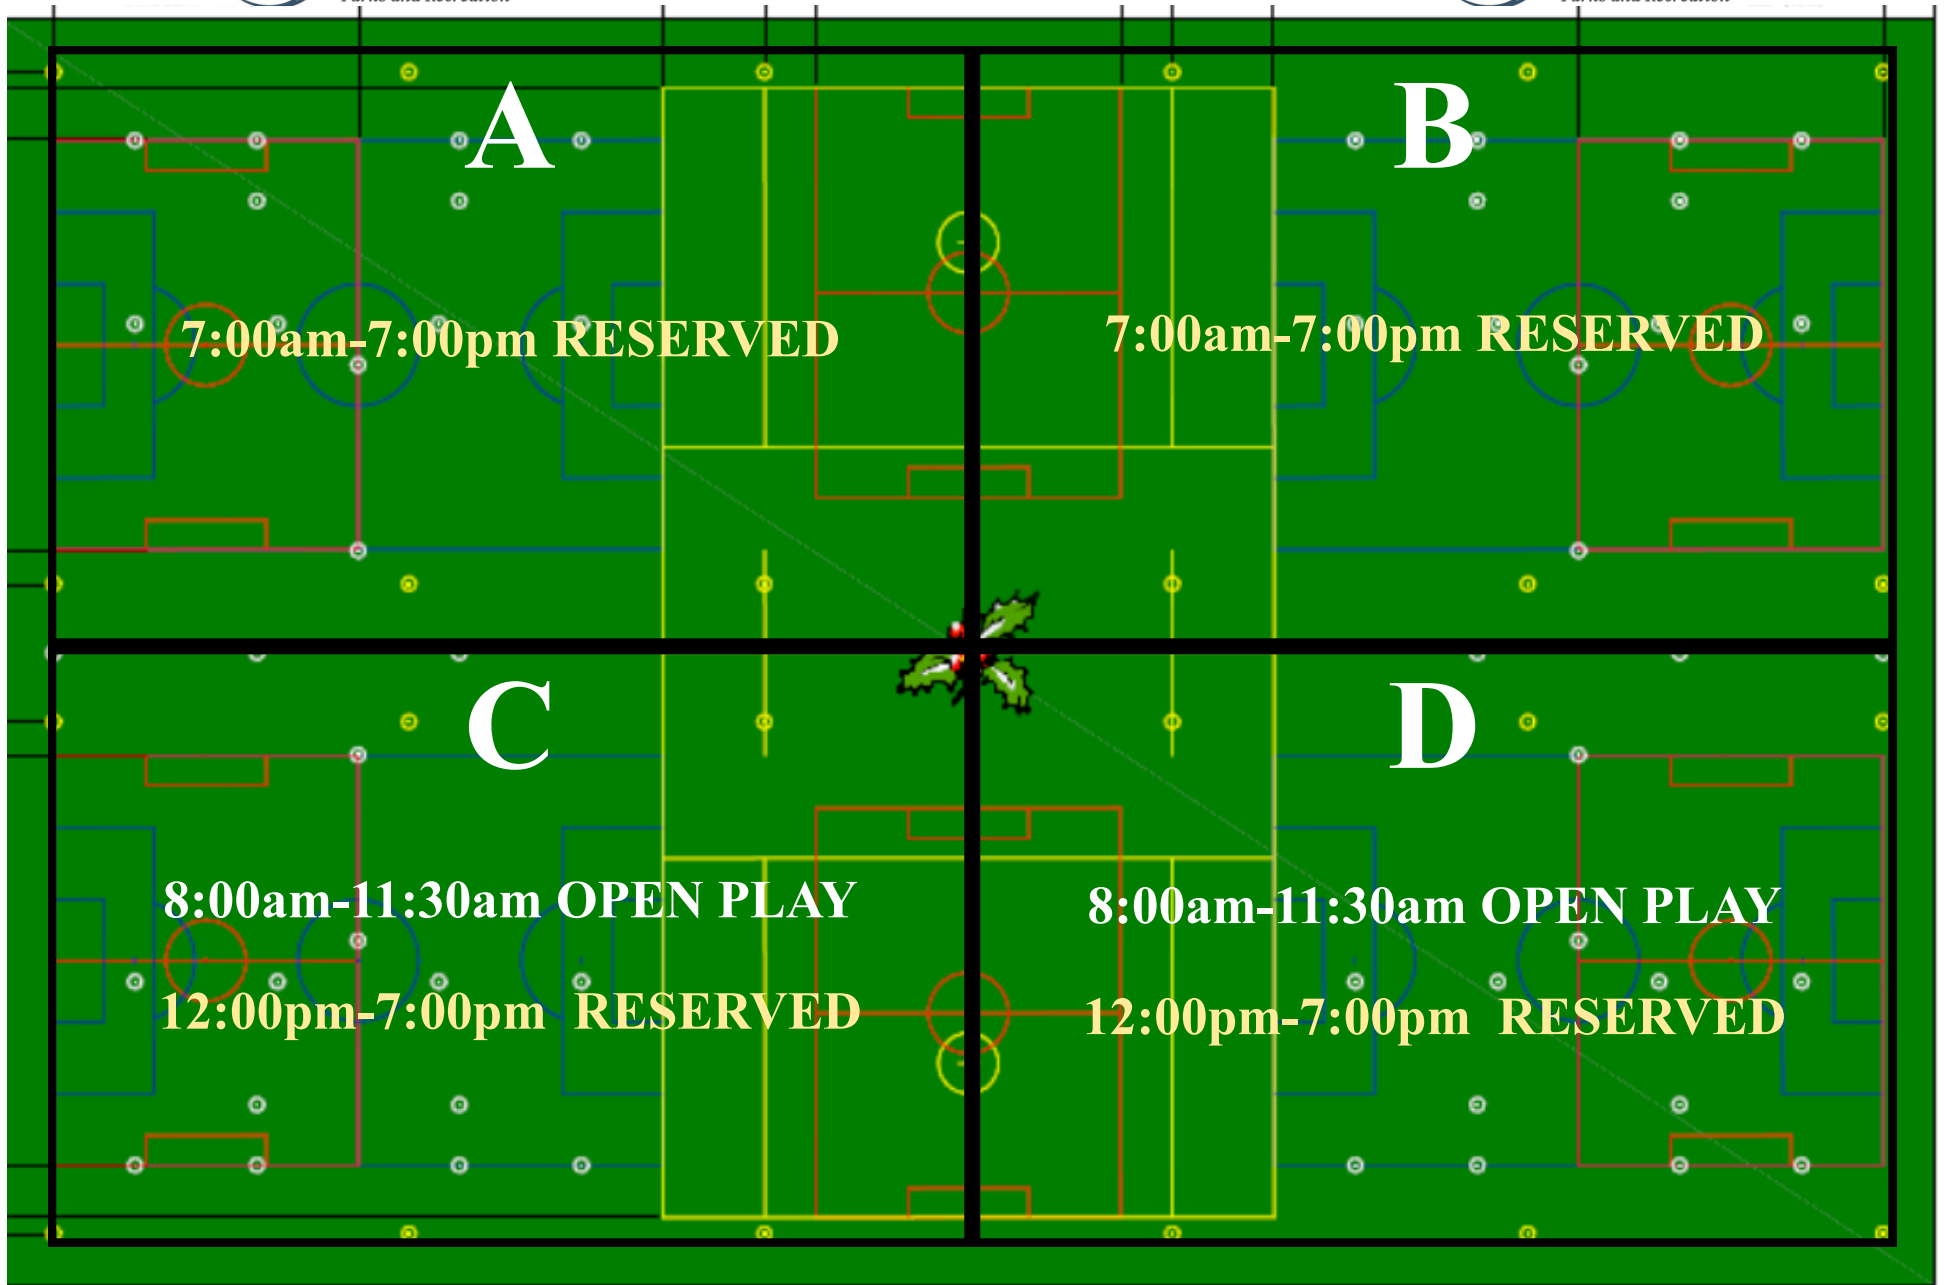

## Sunday - 09/15/19

**Hours of Operation:**

Monday-Sunday, 8:00am-Sunset, unless other activities are scheduled past this time

\* Schedules are subject to change