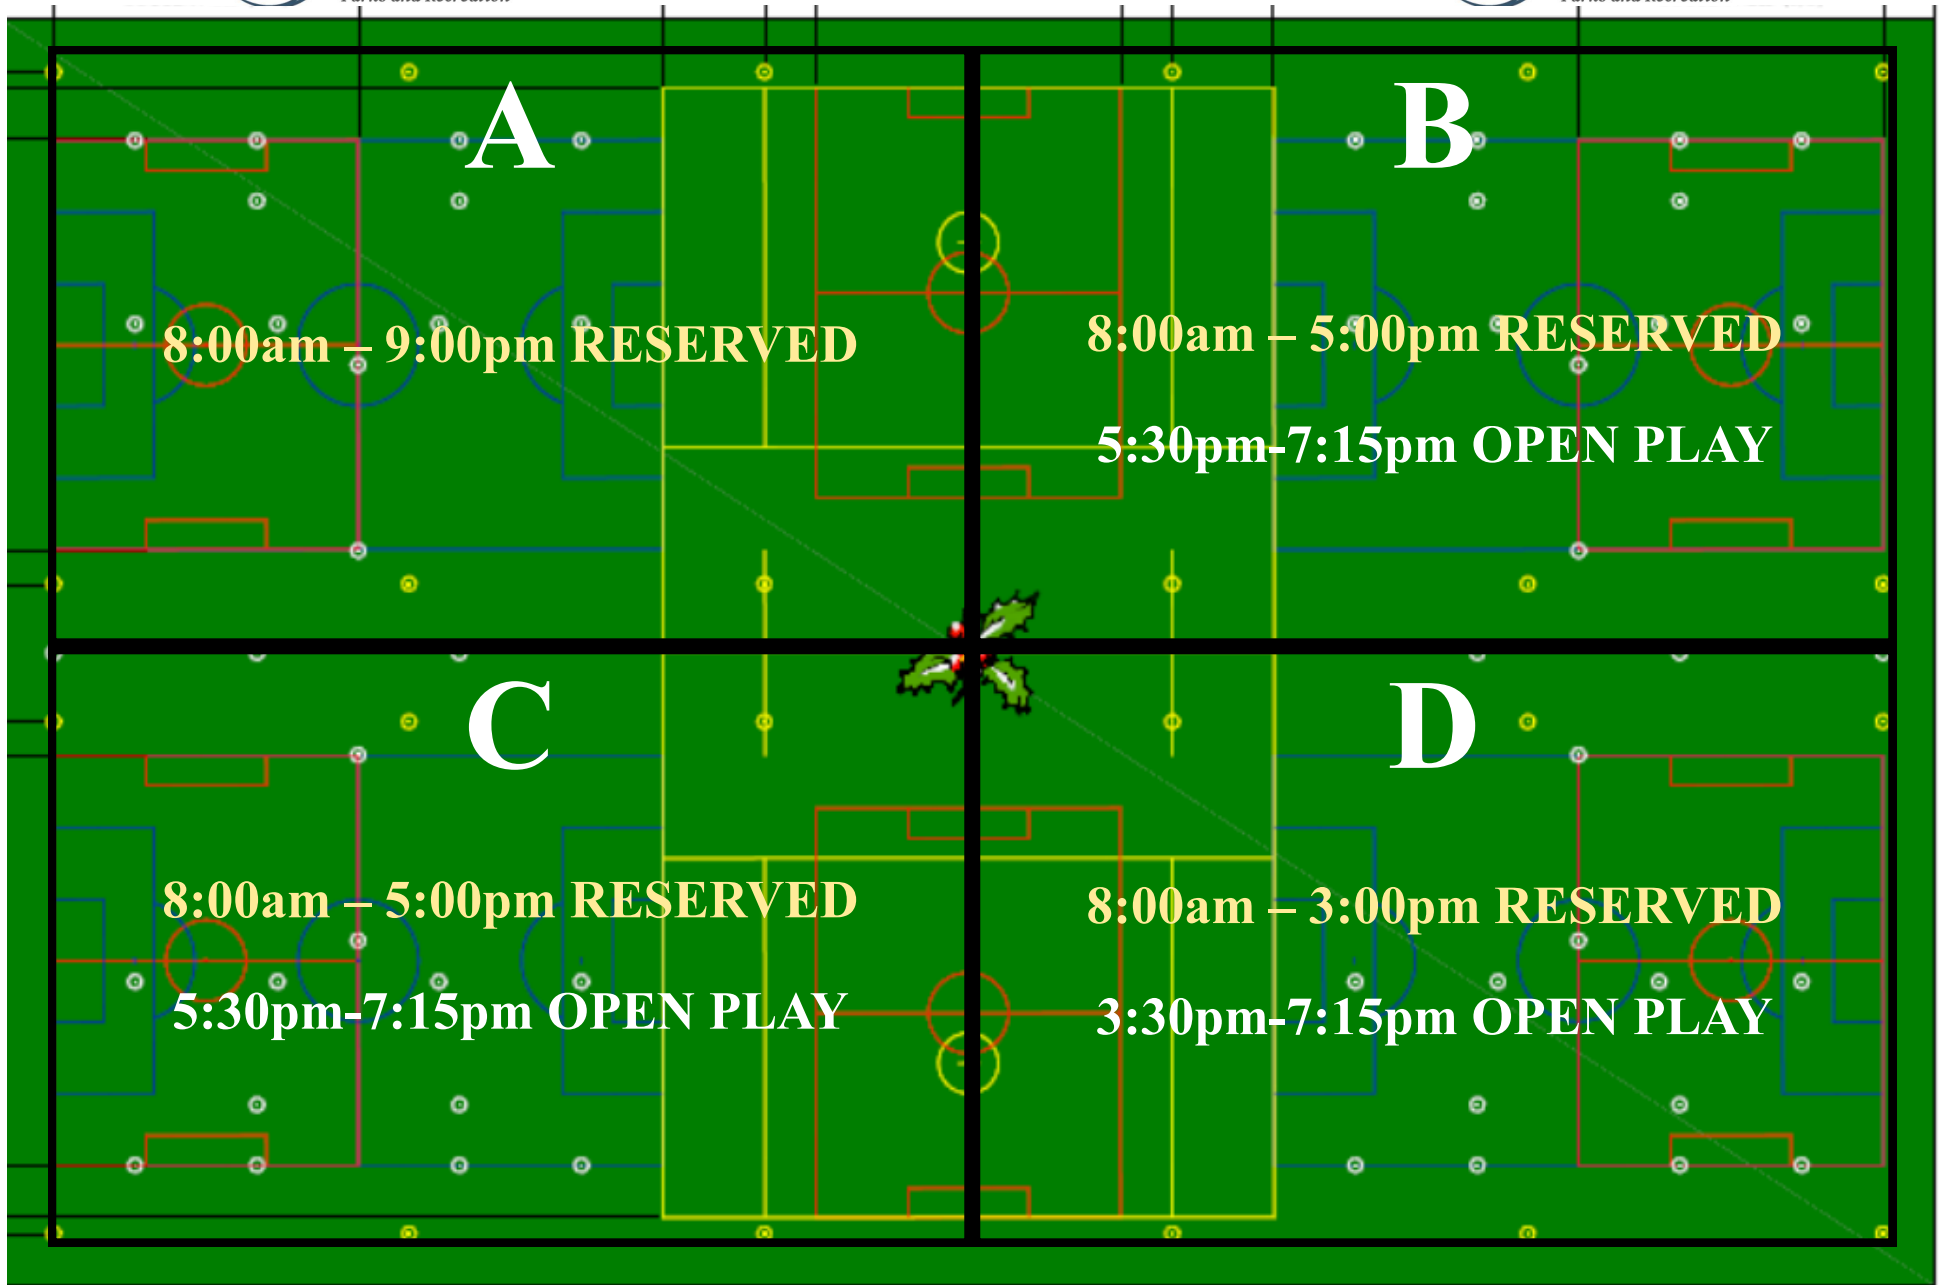

Womble Park Daily Schedule

Saturday - 09/14/19

Hours of Operation:

Monday-Sunday, 8:00am-Sunset, unless other activities are scheduled past this time

* Schedules are subject to change