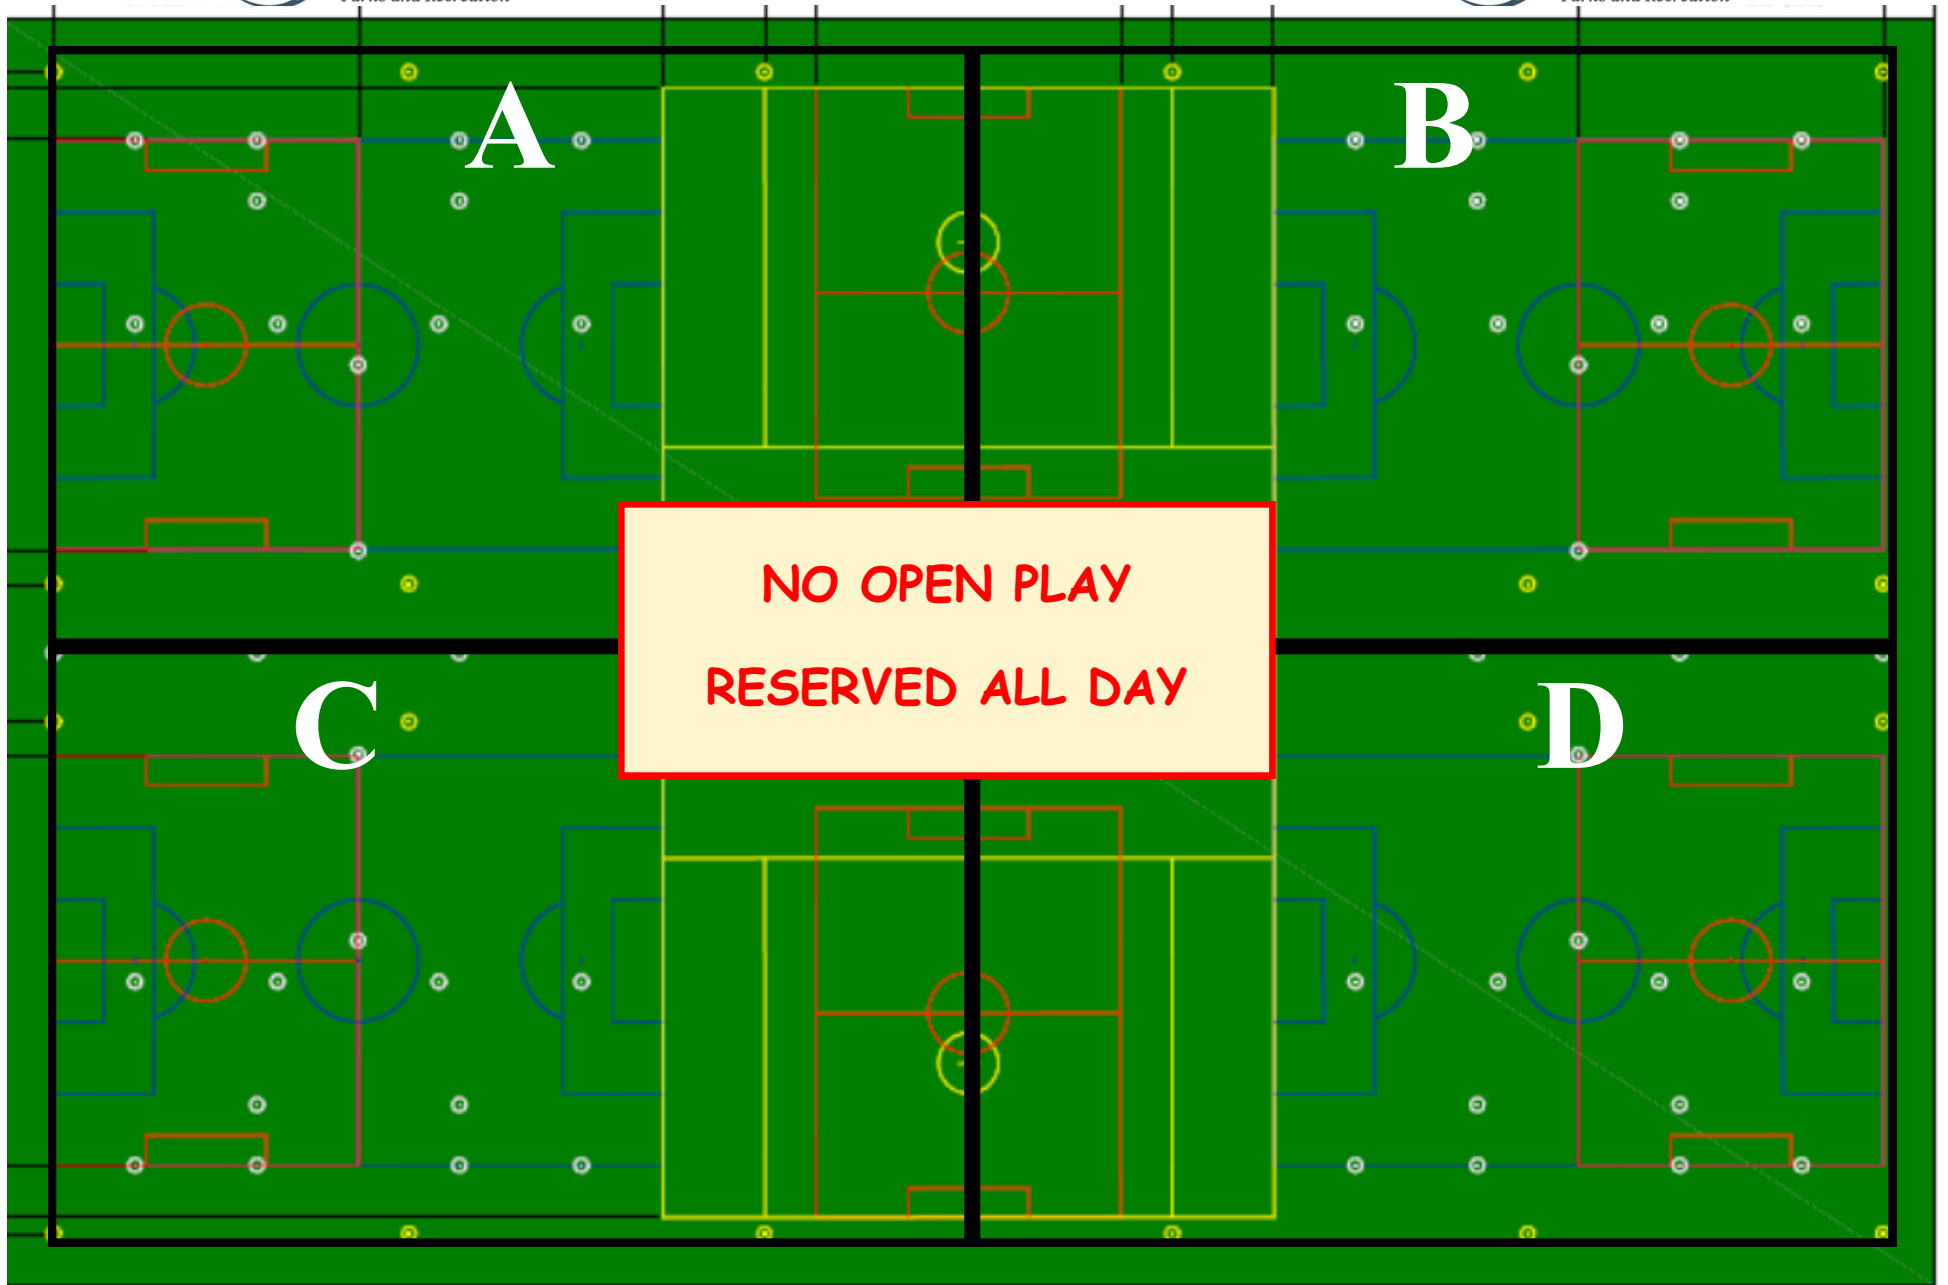

Womble Park Daily Schedule

Saturday - 02/16/19

Hours of Operation:
Monday-Sunday, 8:00am-Sunset, unless other
activities are scheduled past this time

* Schedules are subject to change