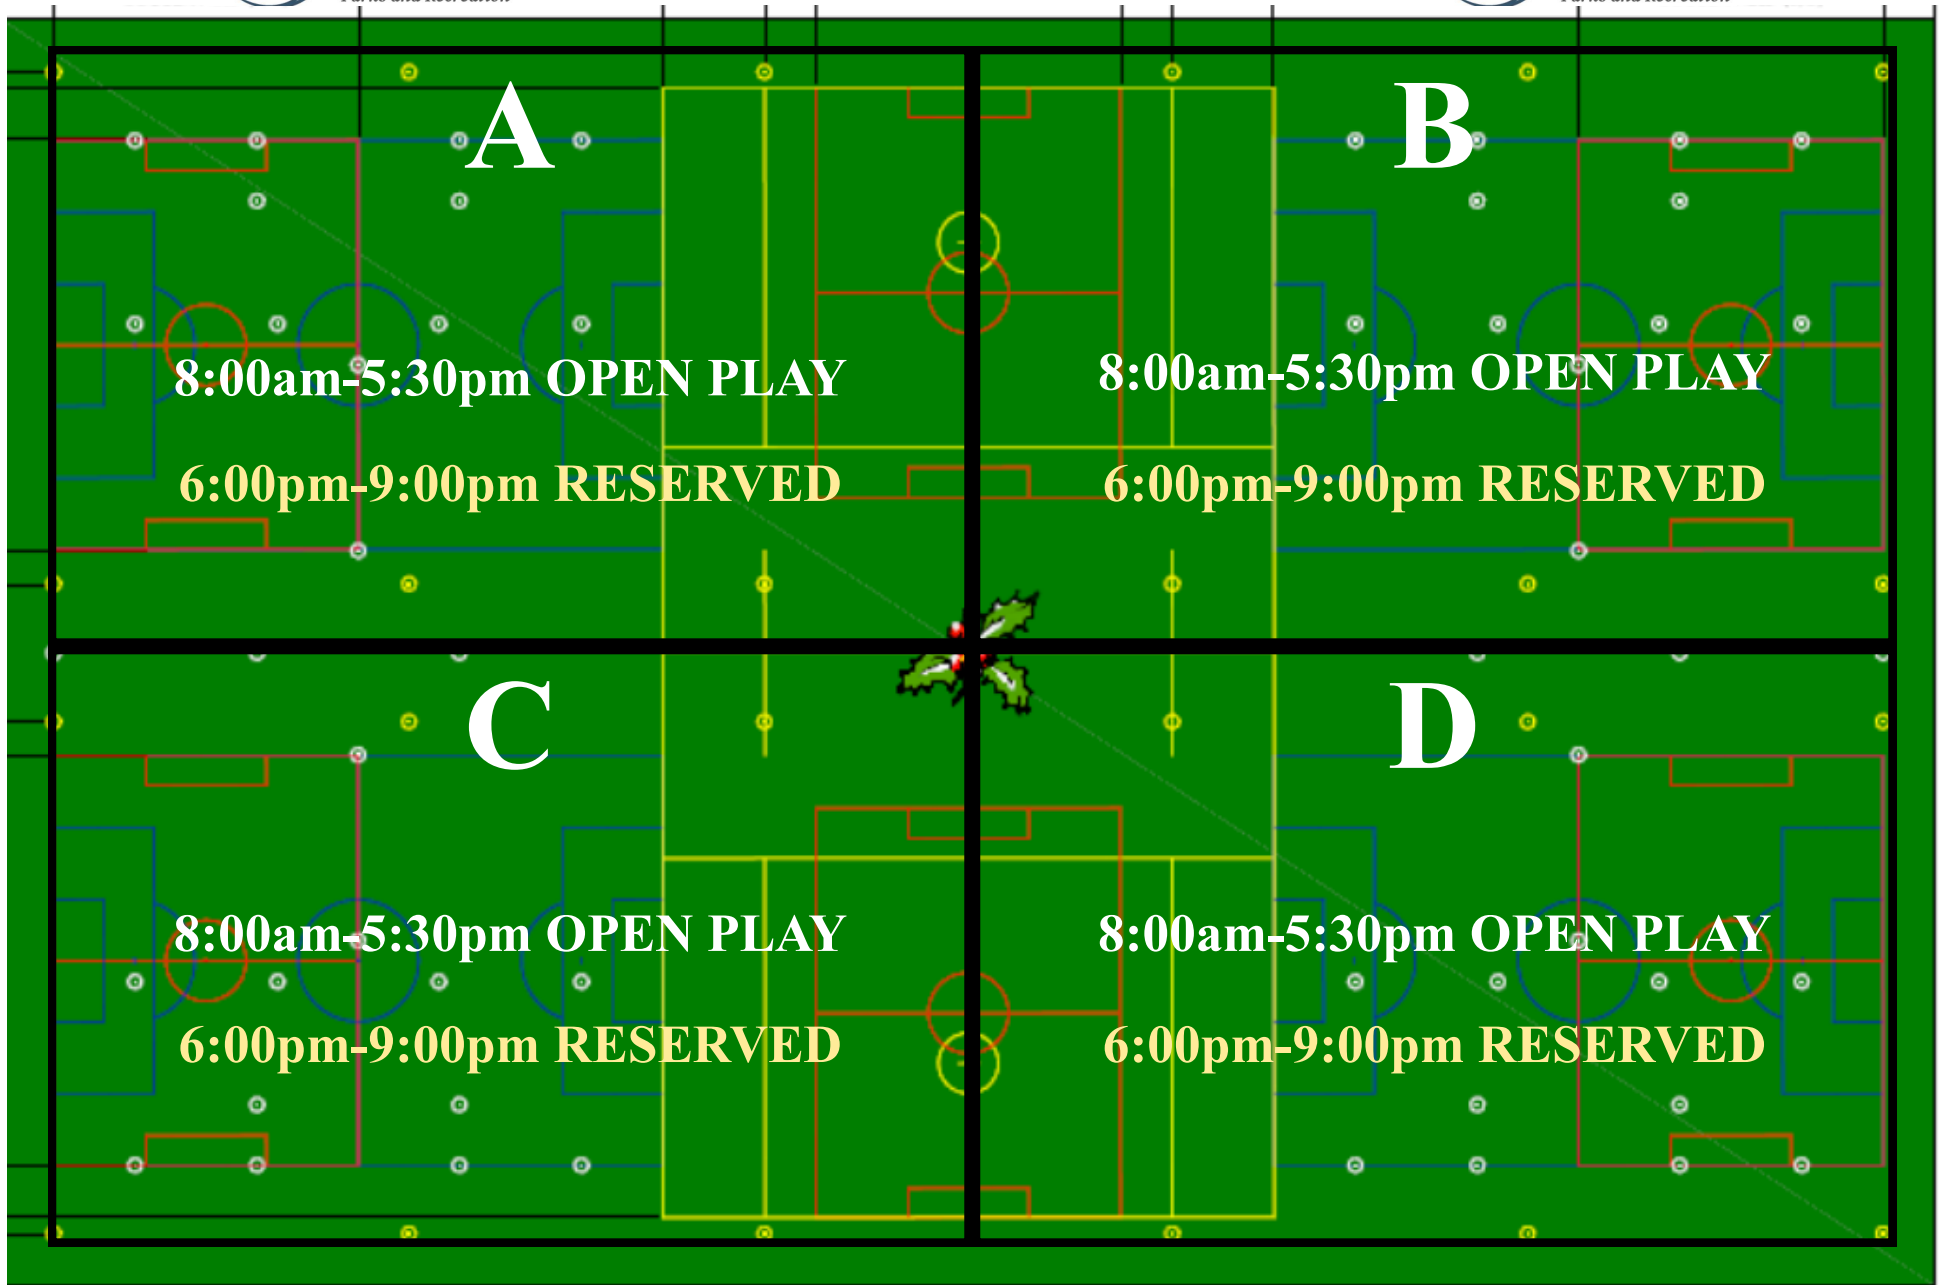

Womble Park Daily Schedule

Friday - 09/13/19

Hours of Operation:

Monday-Sunday, 8:00am-Sunset, unless other activities are scheduled past this time

* Schedules are subject to change