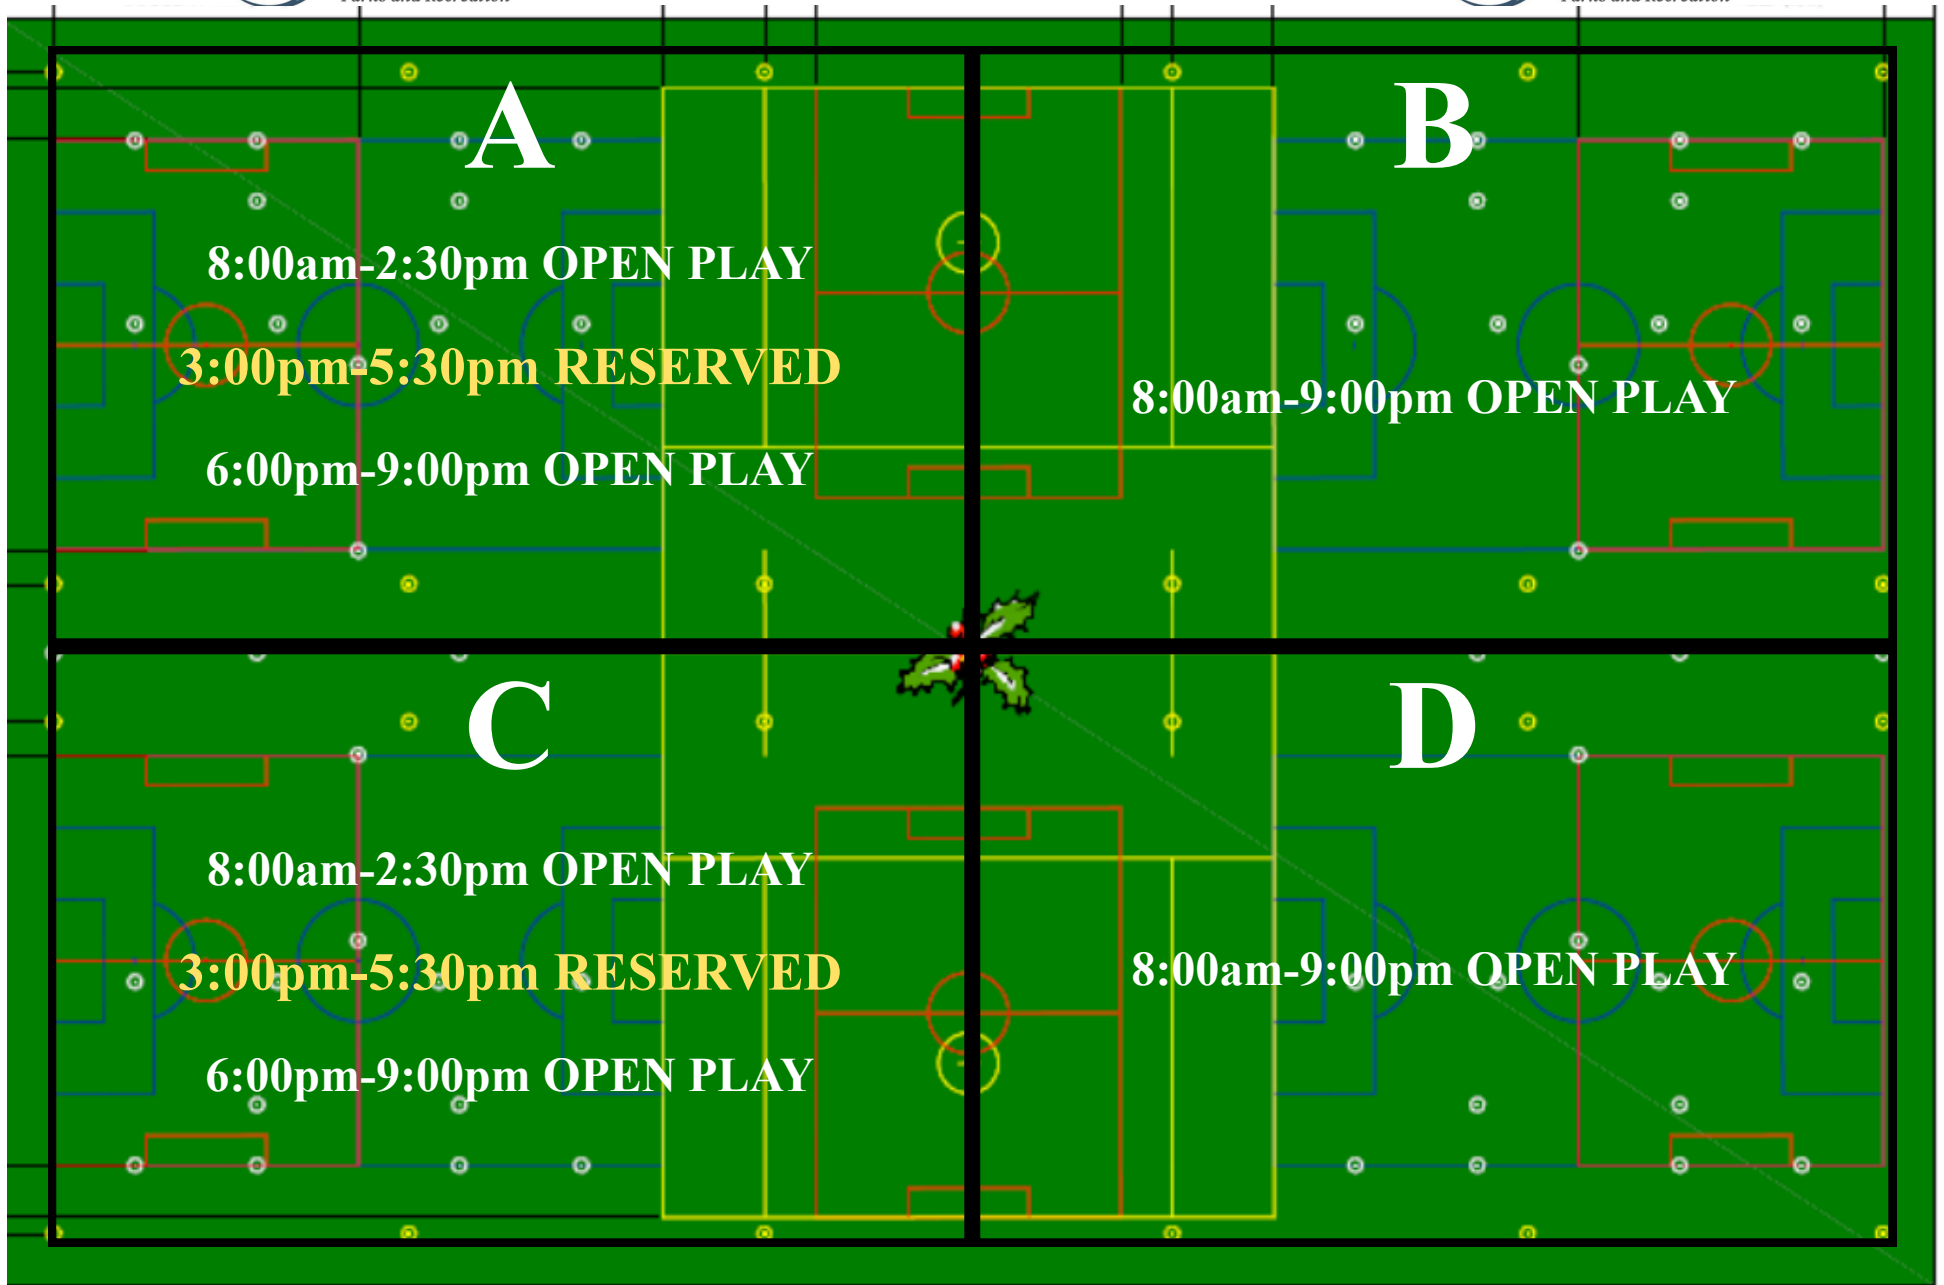

Womble Park Daily Schedule

Friday - 02/15/19

Hours of Operation:

Monday-Sunday, 8:00am-Sunset, unless other activities are scheduled past this time

* Schedules are subject to change