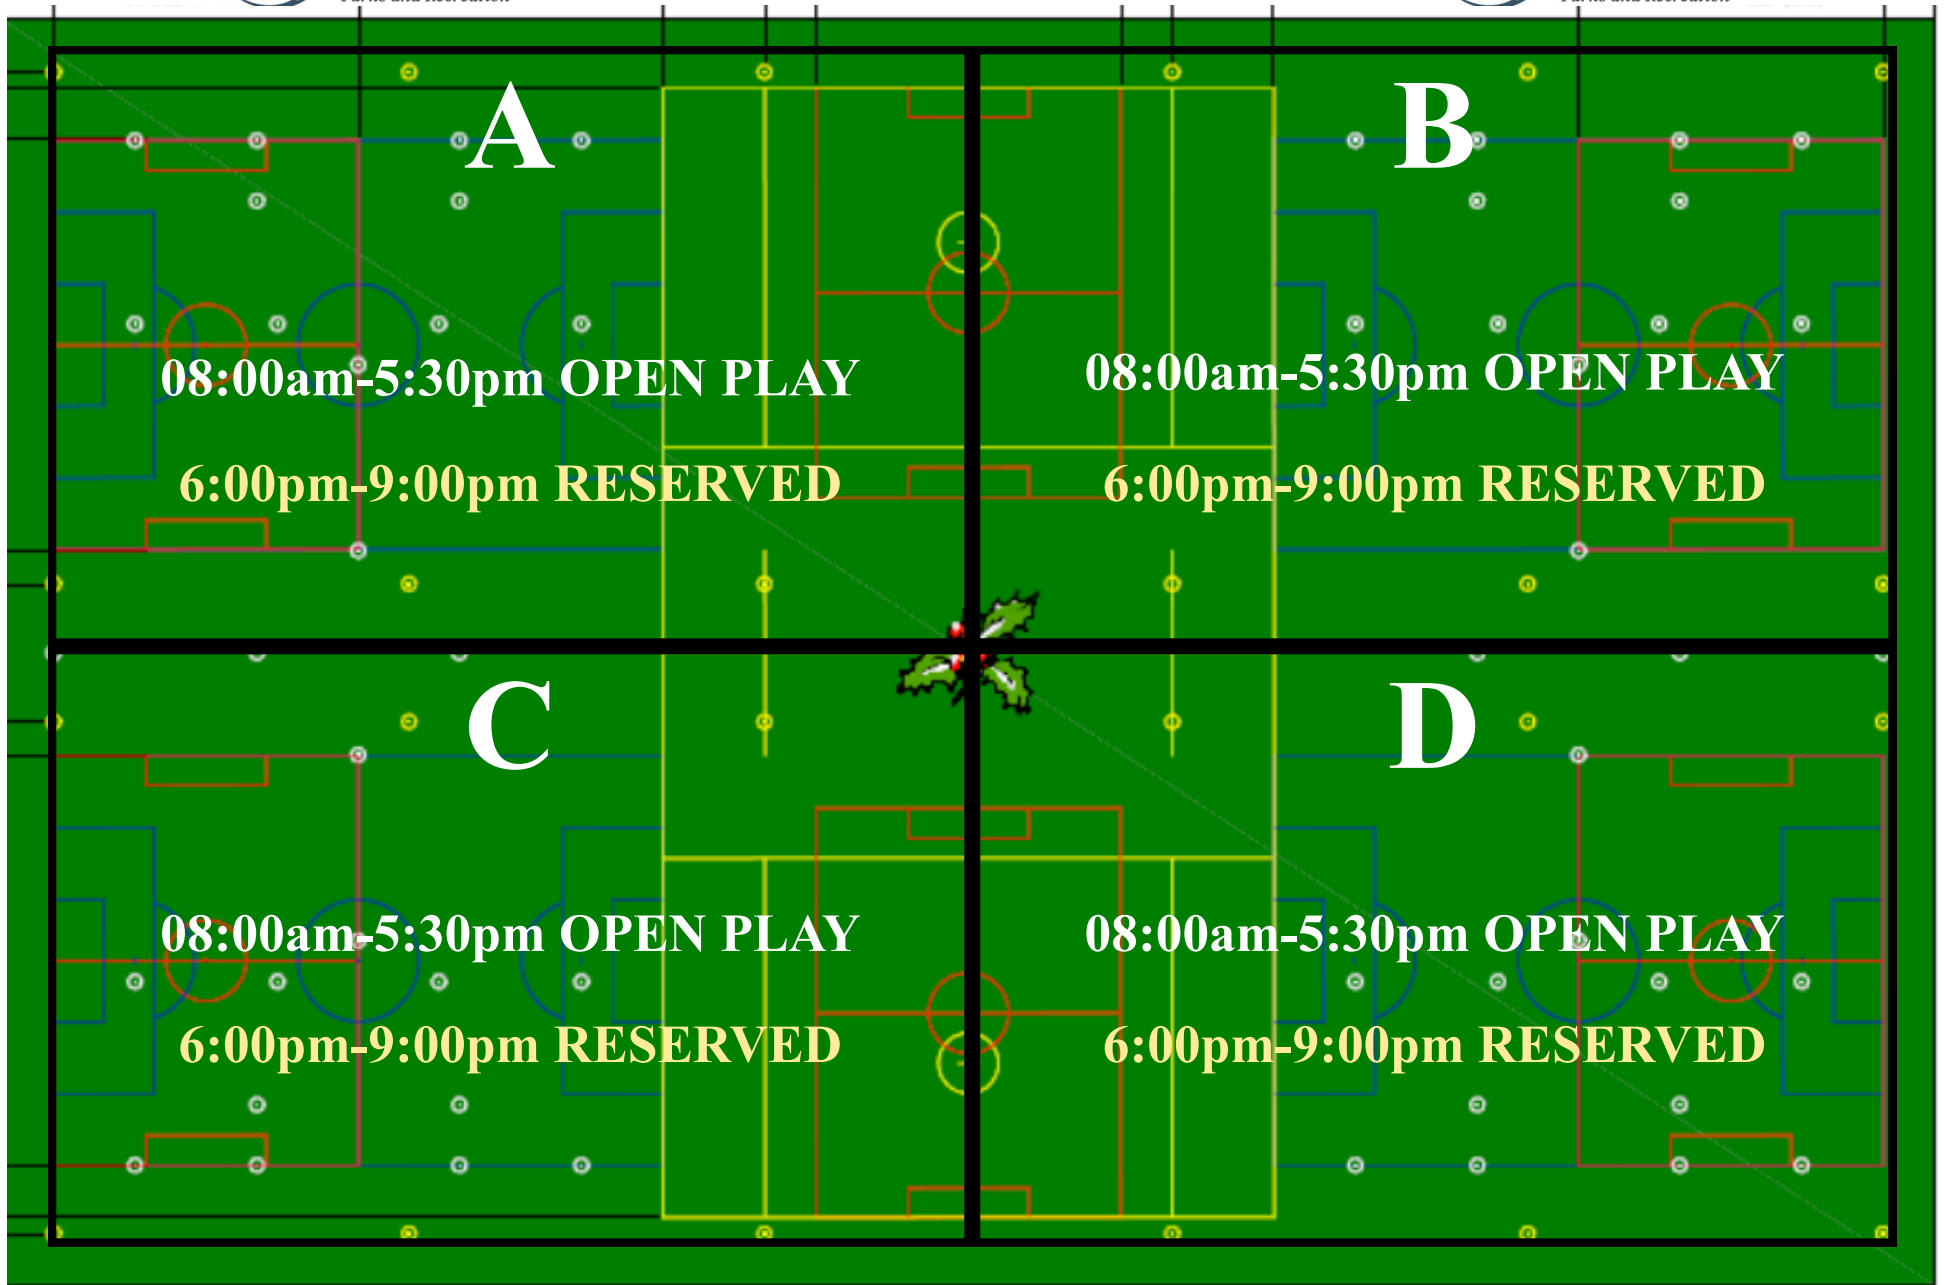

Womble Park Daily Schedule

Thursday - 09/12/19

Hours of Operation:

Monday-Sunday, 8:00am-Sunset, unless other activities are scheduled past this time

* Schedules are subject to change