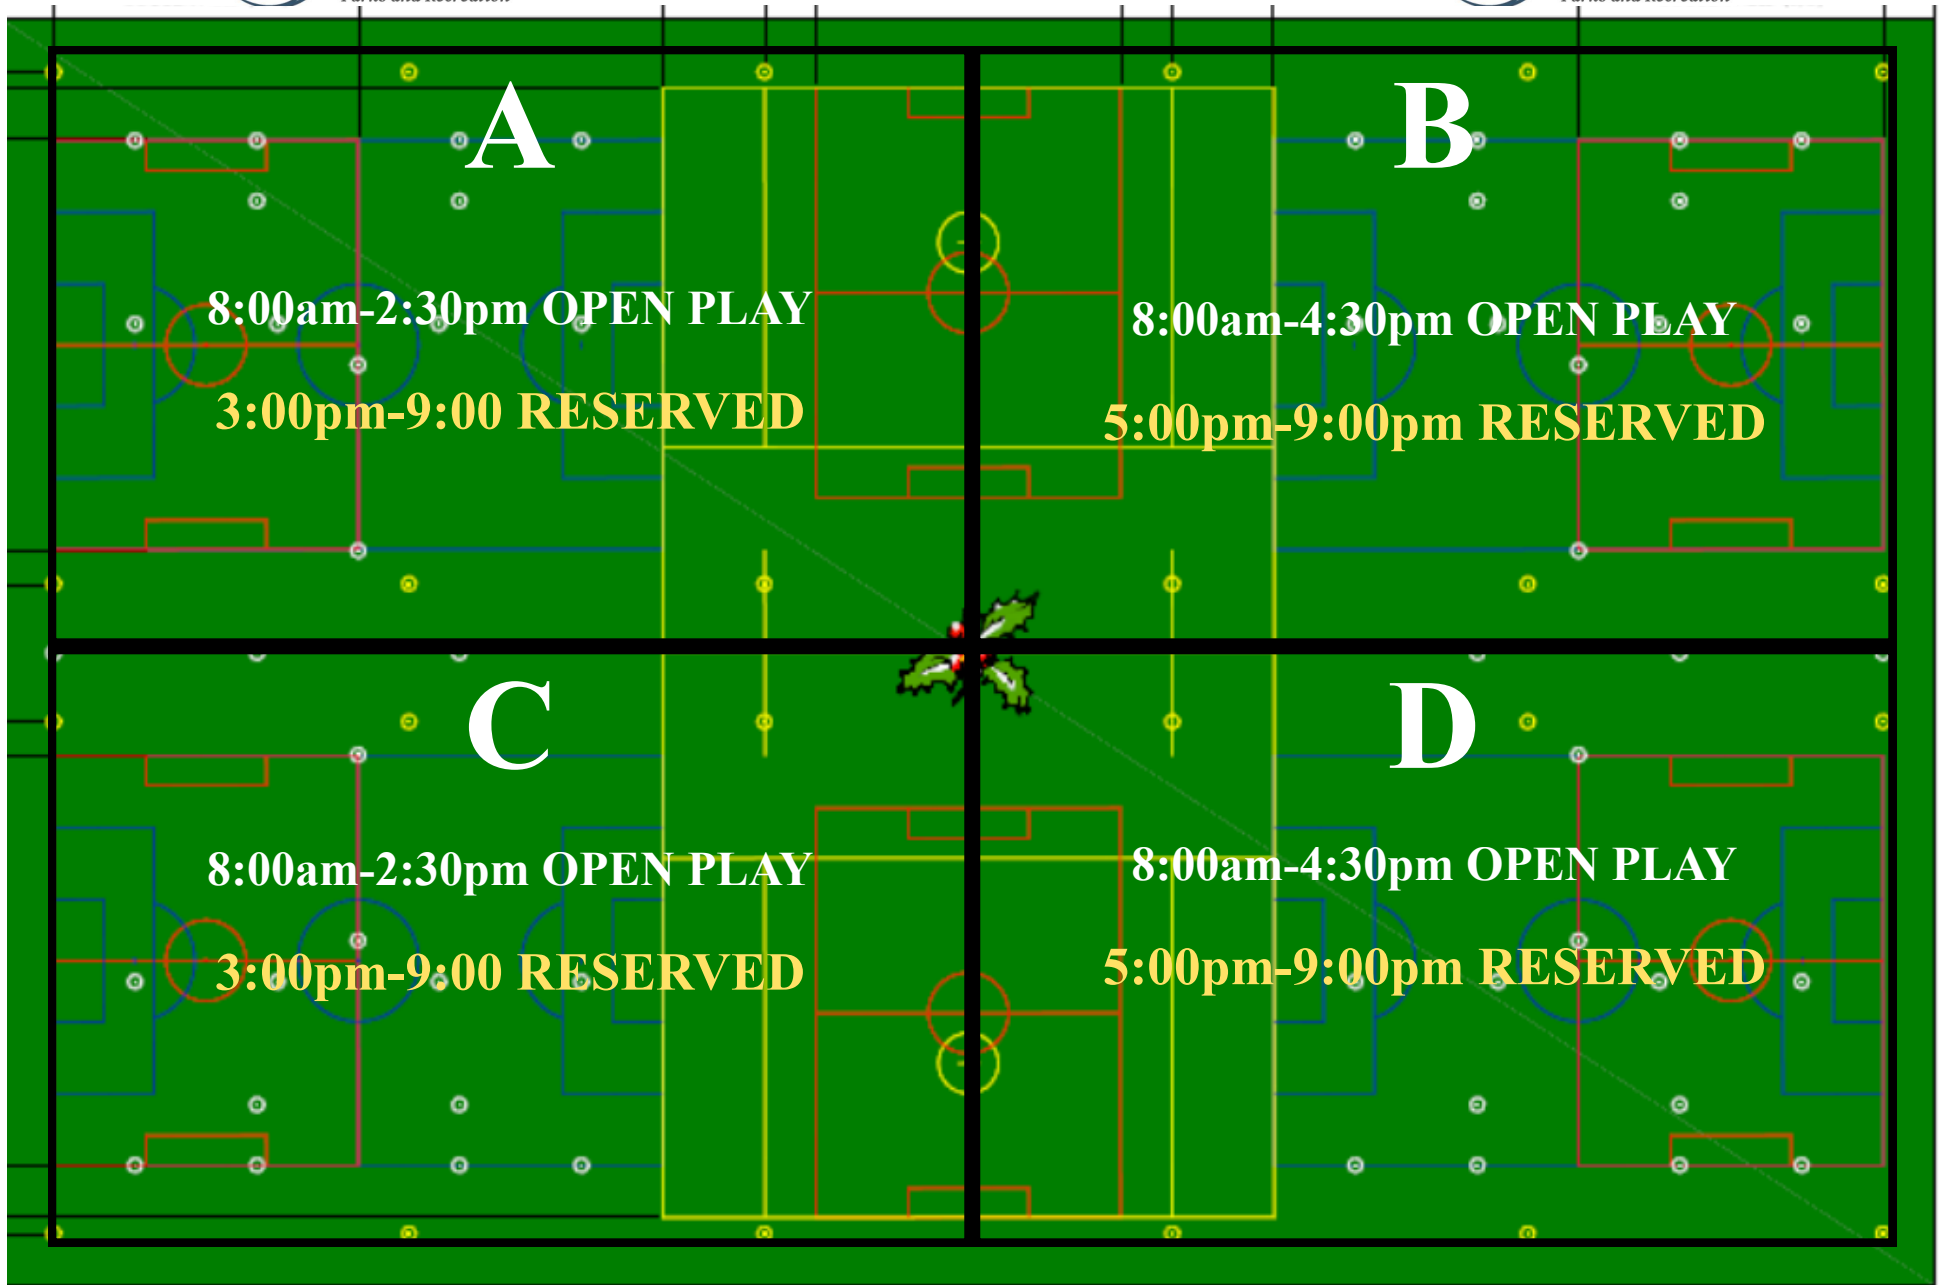

## Wednesday - 02/20/19

**Hours of Operation:**

Monday-Sunday, 8:00am-Sunset, unless other activities are scheduled past this time

\* Schedules are subject to change