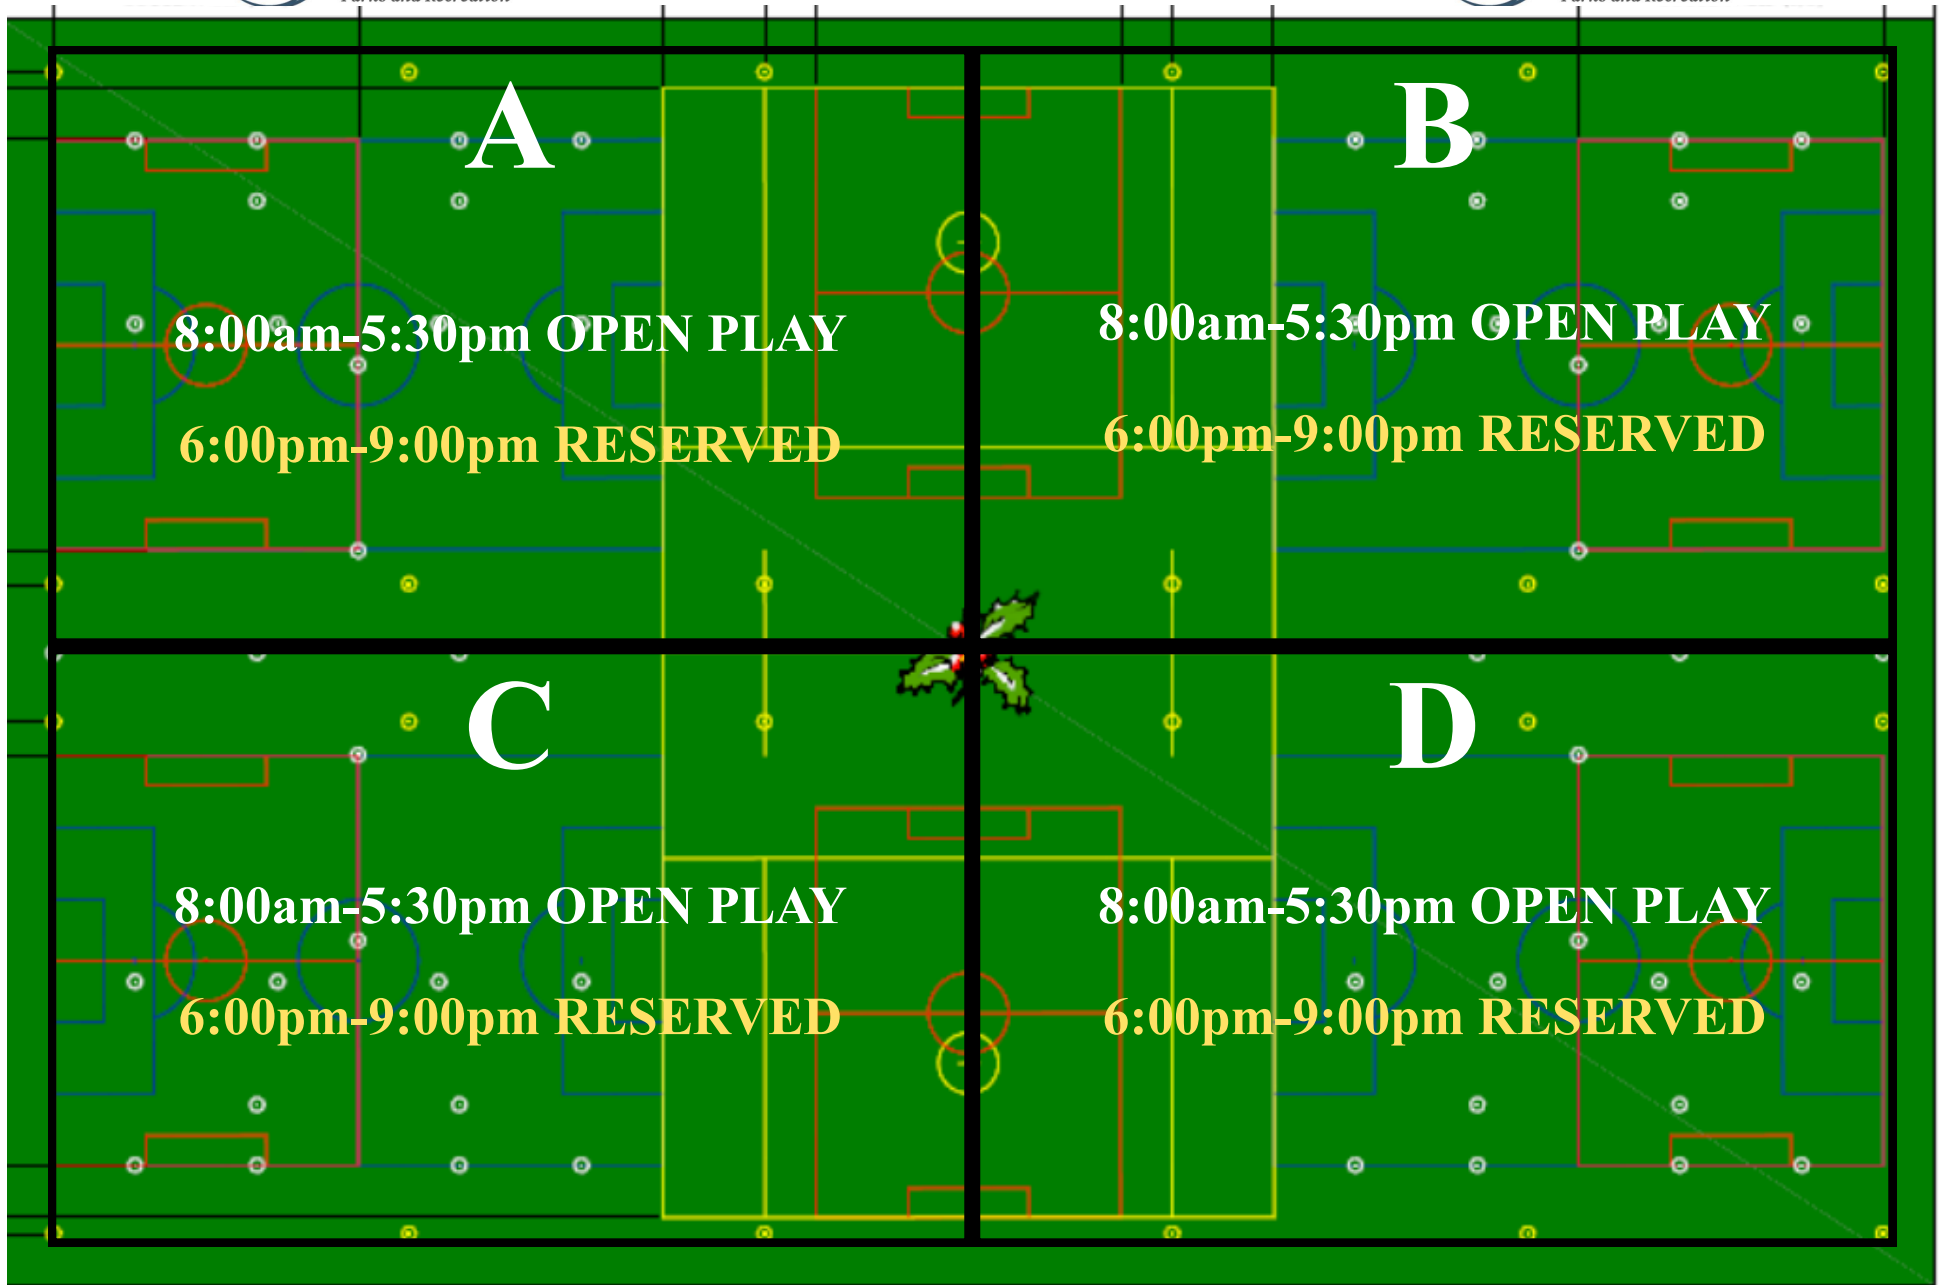

## Wednesday - 09/18/19

**Hours of Operation:**

Monday-Sunday, 8:00am-Sunset, unless other activities are scheduled past this time

\* Schedules are subject to change