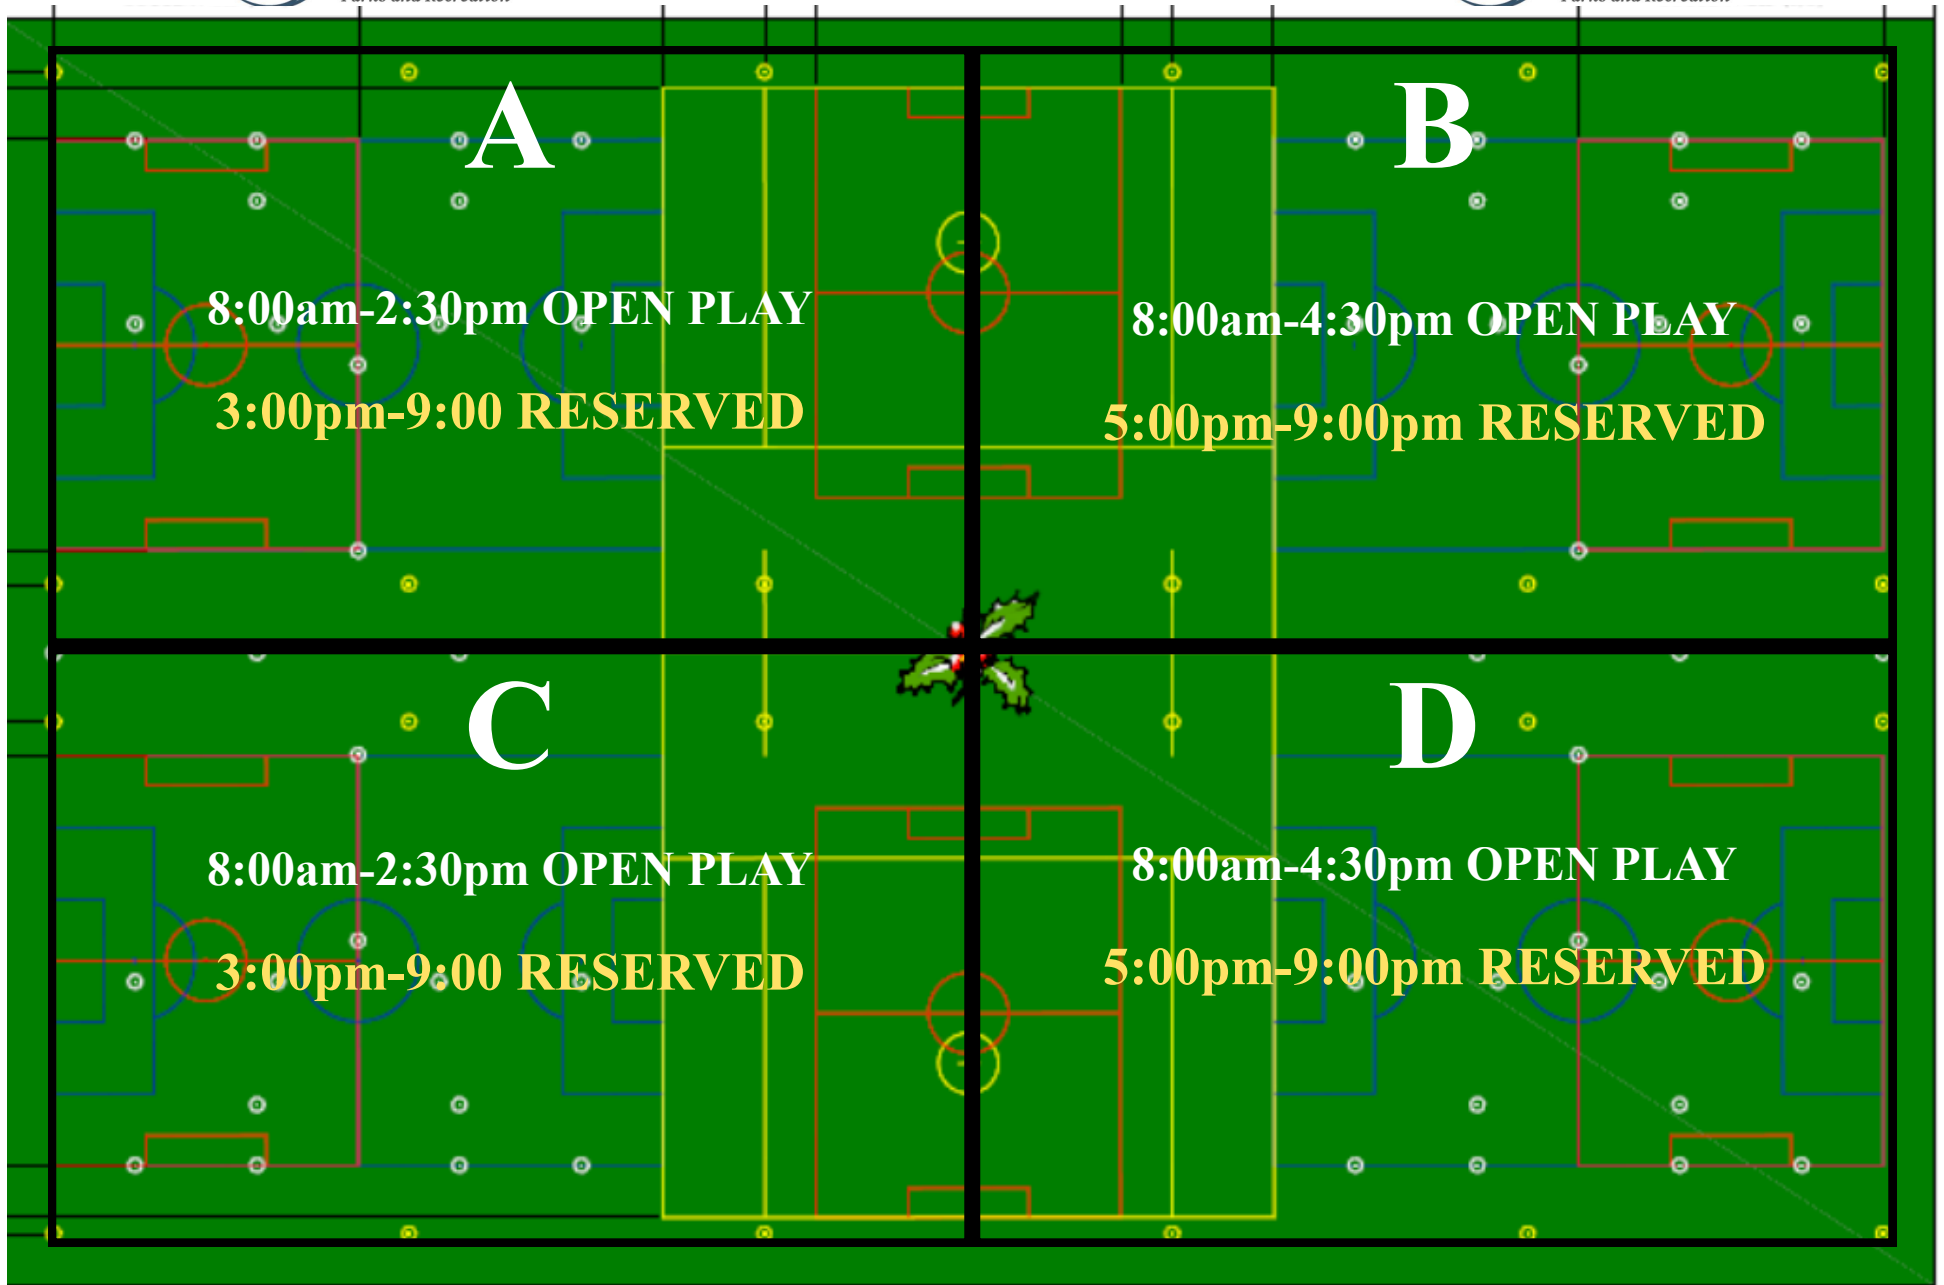

Womble Park Daily Schedule

Tuesday - 02/19/19

Hours of Operation:

Monday-Sunday, 8:00am-Sunset, unless other activities are scheduled past this time

* Schedules are subject to change