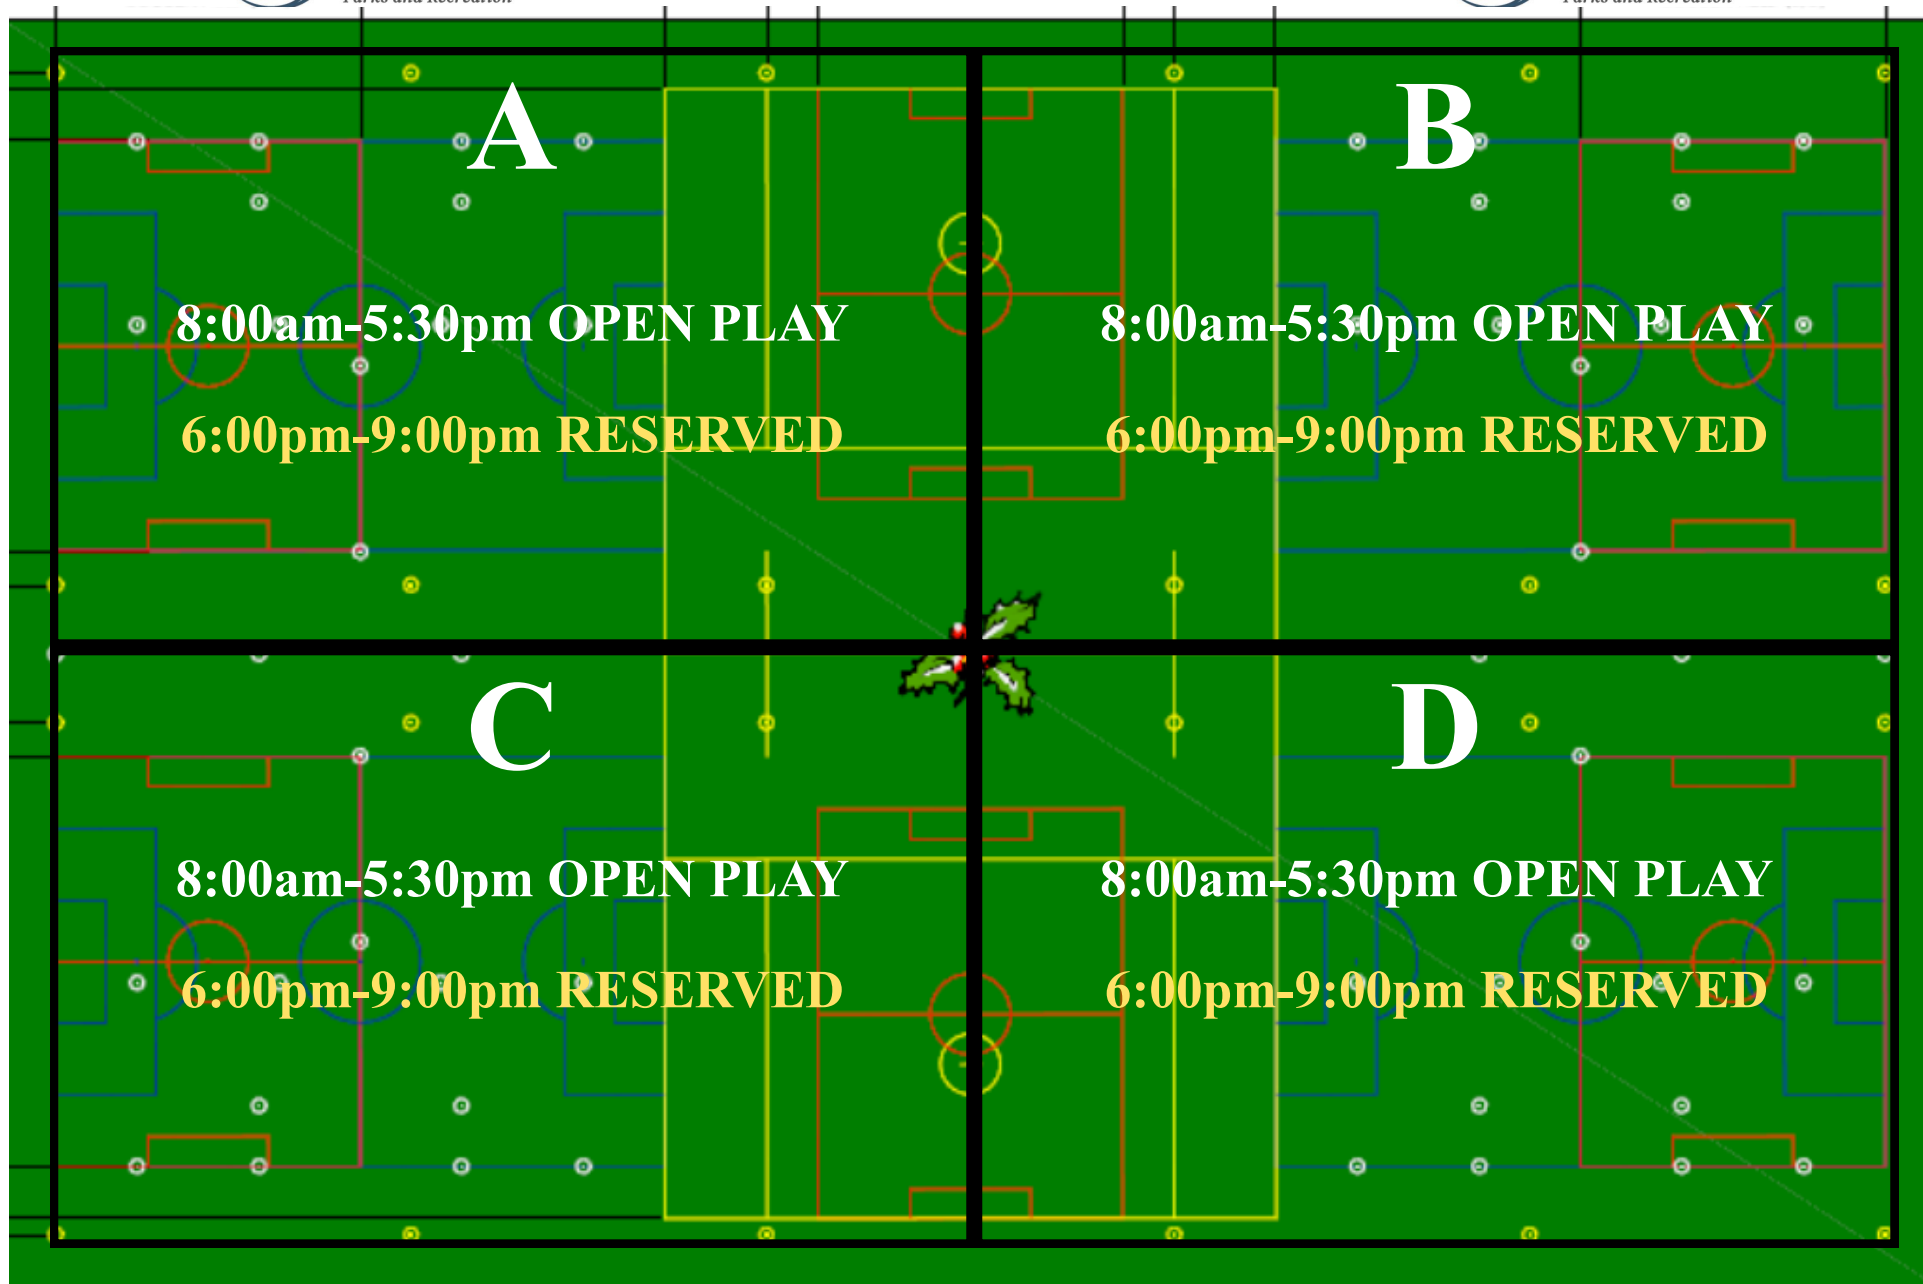

Womble Park Daily Schedule

Tuesday - 09/17/19

Hours of Operation:

Monday-Sunday, 8:00am-Sunset, unless other activities are scheduled past this time

* Schedules are subject to change