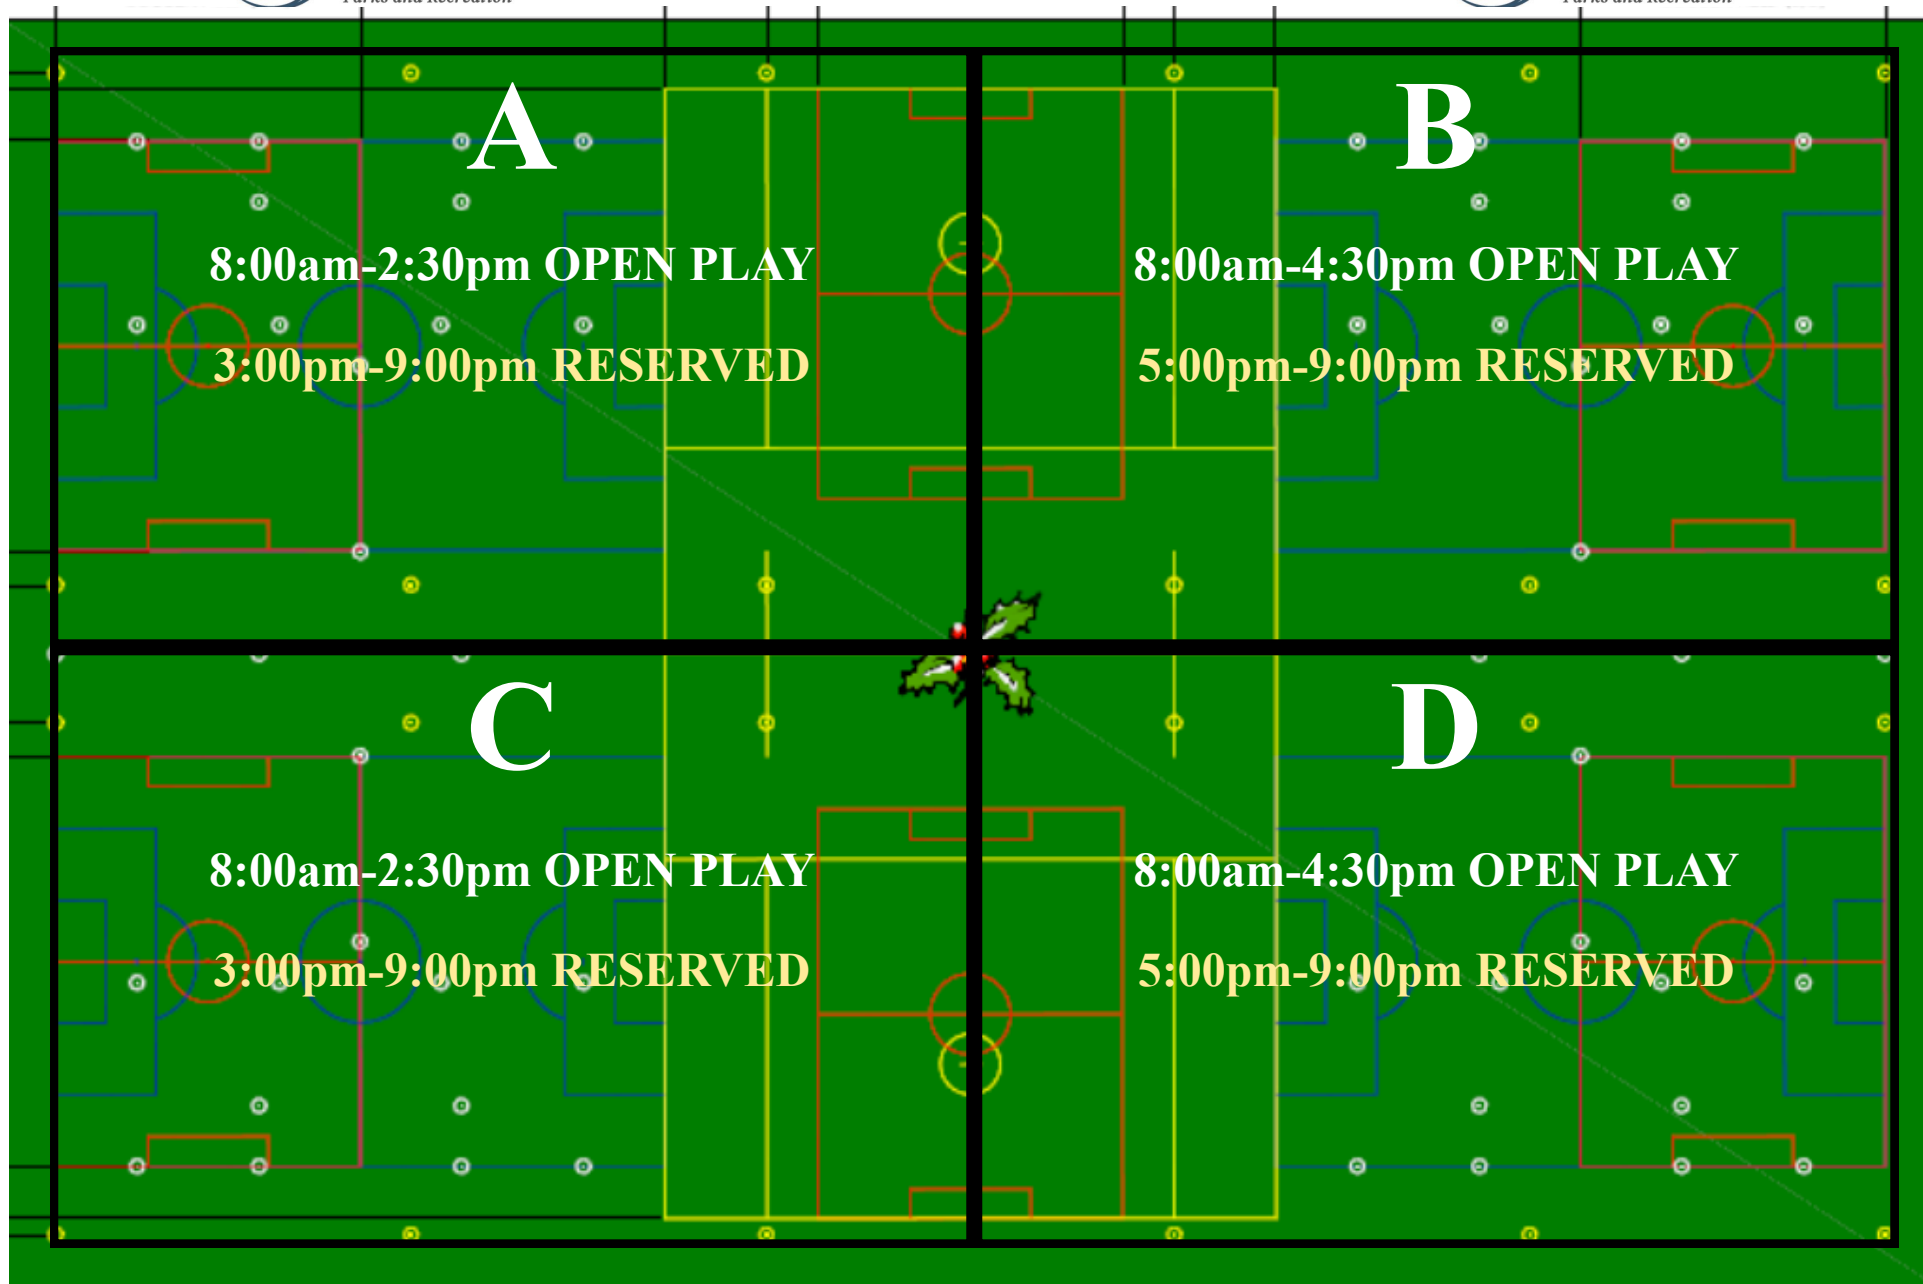

Womble Park Daily Schedule

Monday - 02/18/19

Hours of Operation:

Monday-Sunday, 8:00am-Sunset, unless other activities are scheduled past this time

* Schedules are subject to change