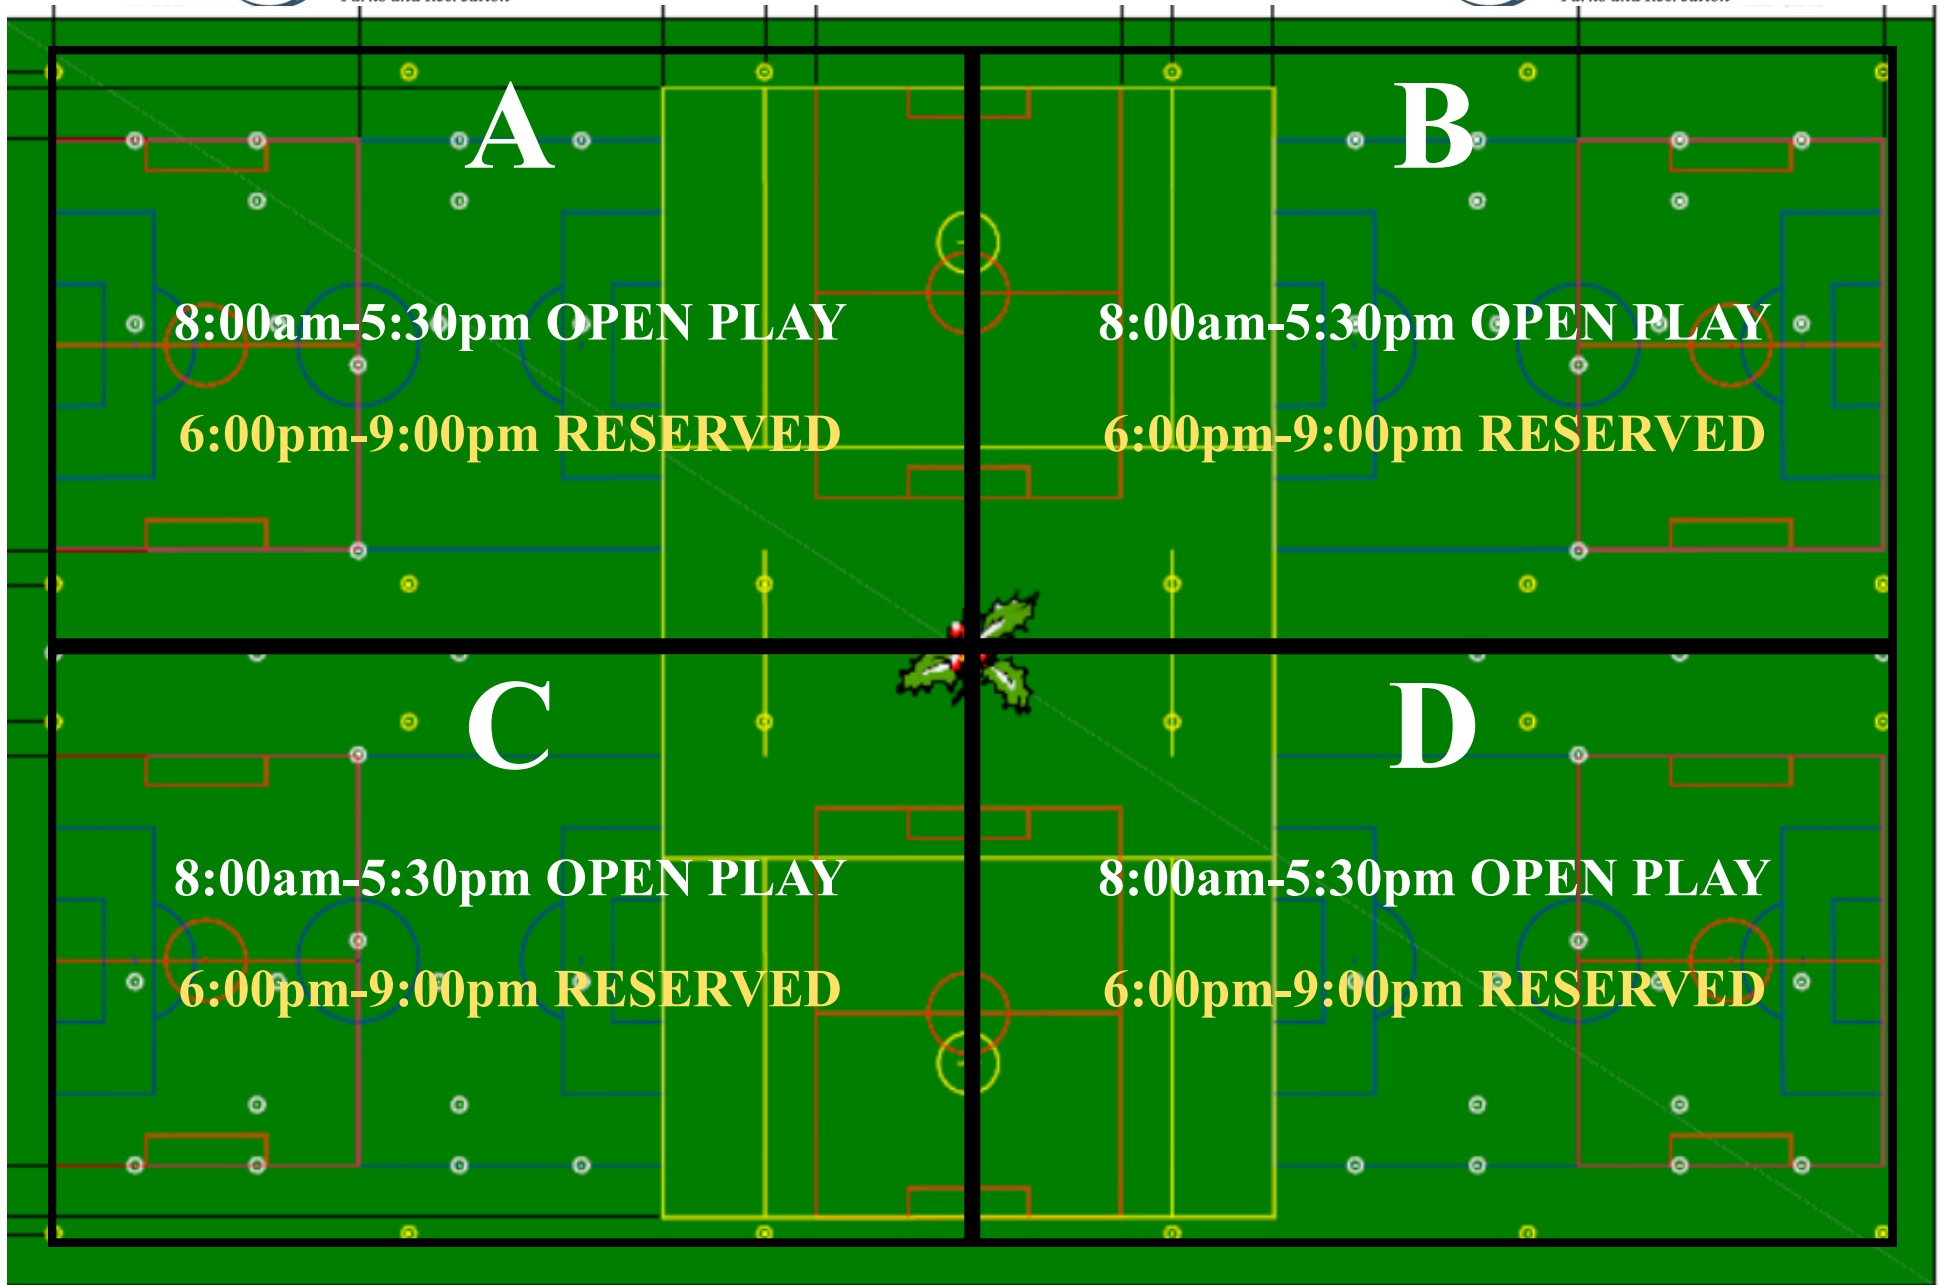

Womble Park Daily Schedule

Monday - 09/16/19

Hours of Operation:

Monday-Sunday, 8:00am-Sunset, unless other activities are scheduled past this time

* Schedules are subject to change